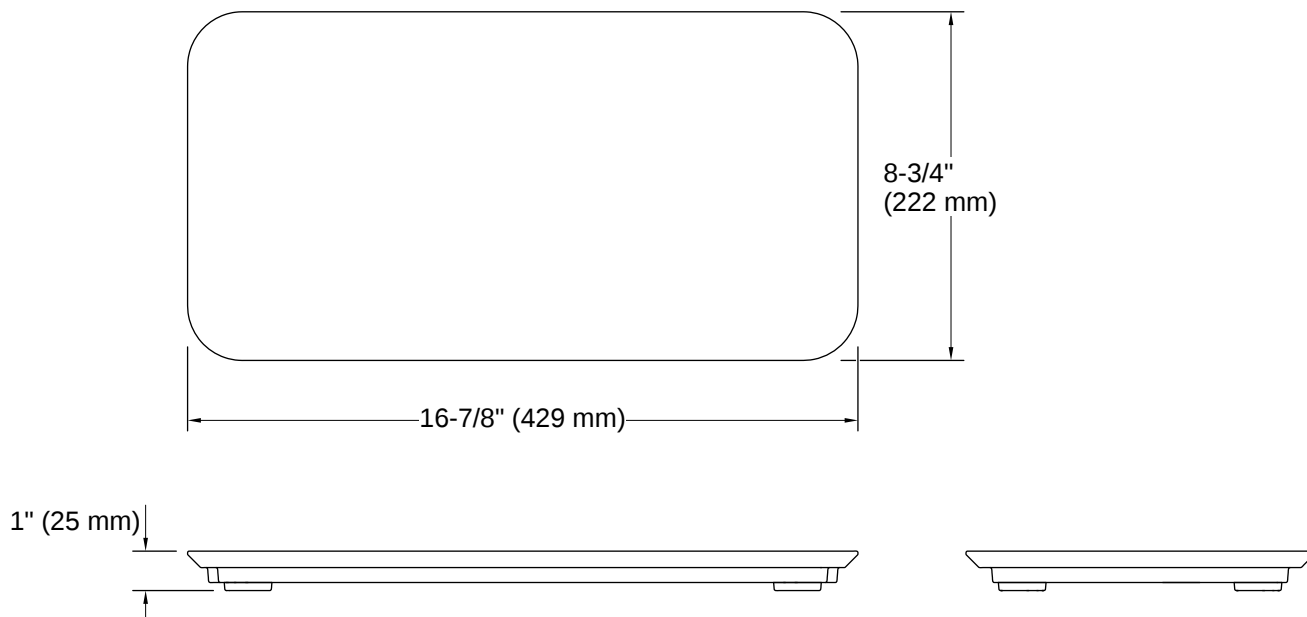

Installation Notes

Install this product according to the installation instructions.