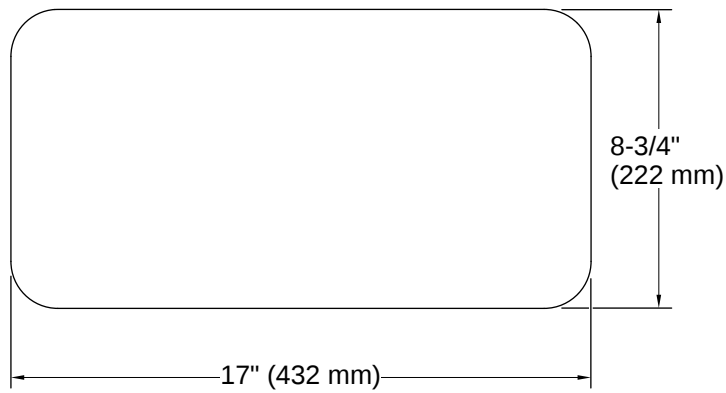

Installation Notes

Install this product according to the installation instructions.