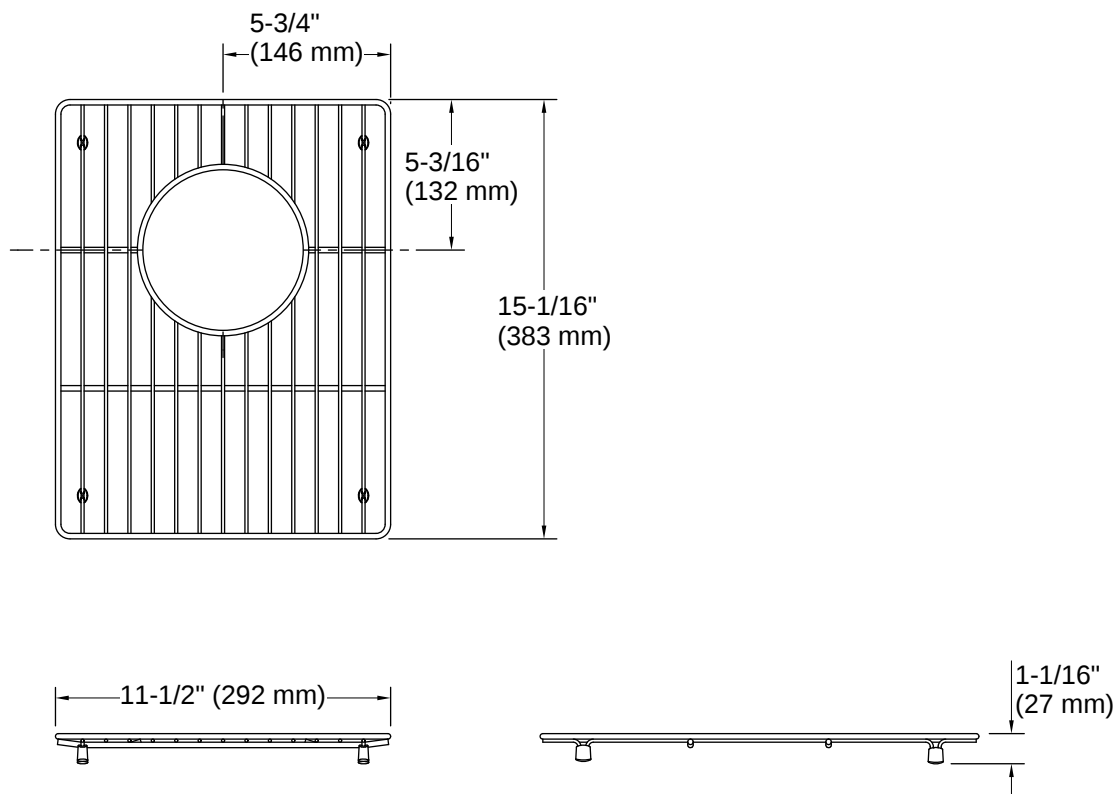

Installation Notes

Install this product according to the installation instructions.