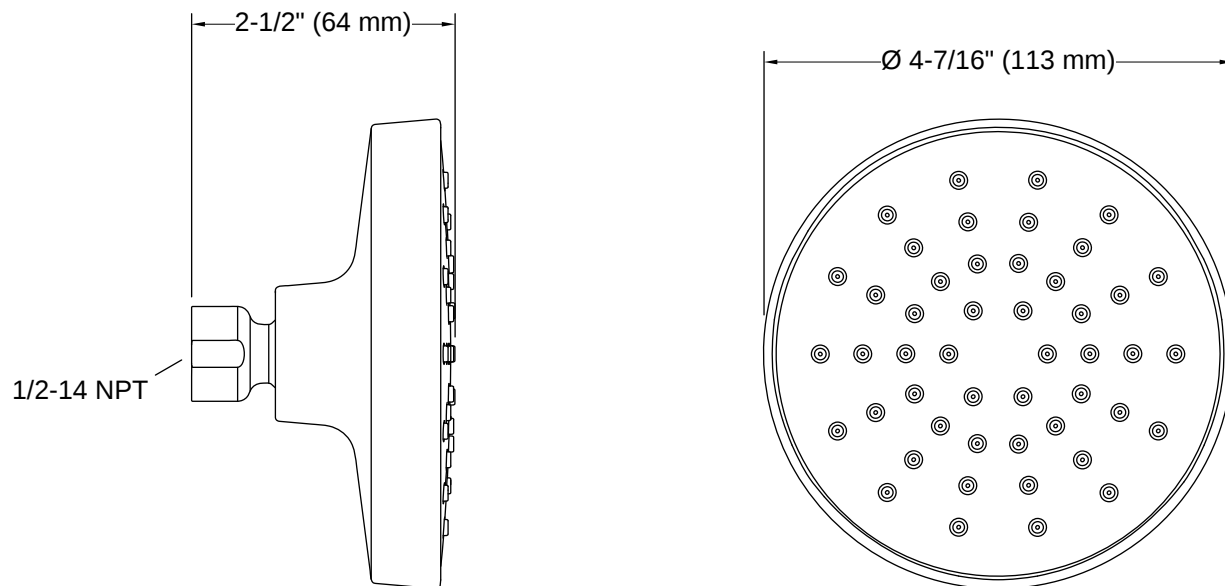

Installation

- Wall-mount
- 1/2" -14 NPT connection
- Shower arm and flange sold separately

Installation Notes

Install this product according to the installation instructions.