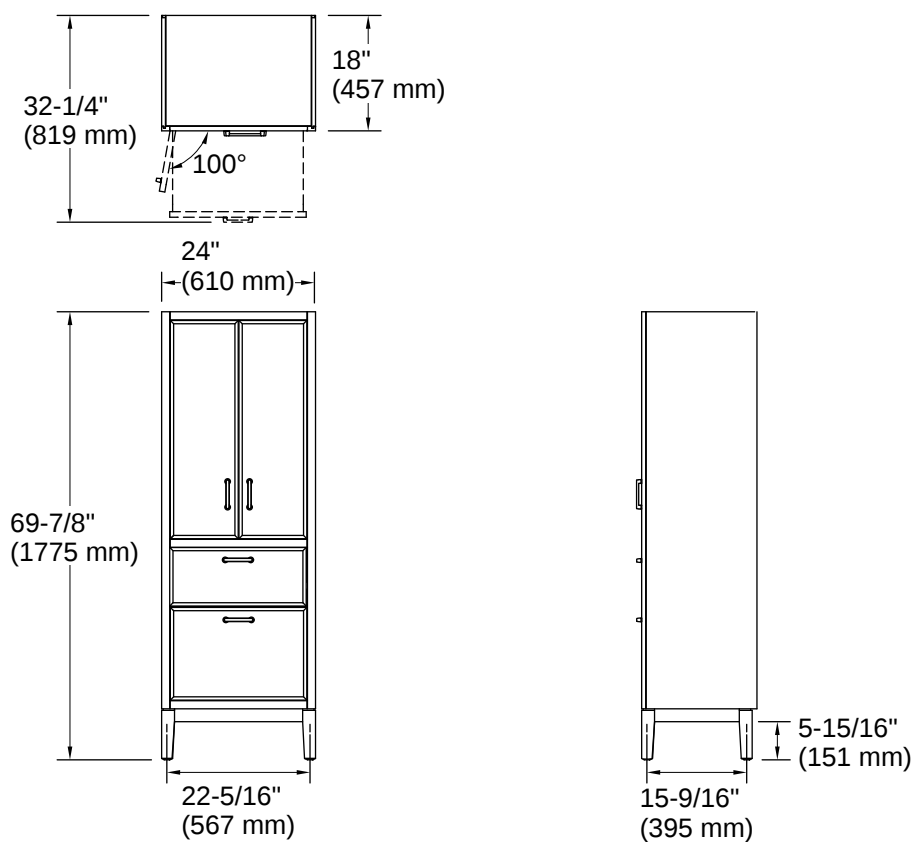

Installation

- Easy installation – no special tools required

Installation Notes

Install this product according to the installation instructions.