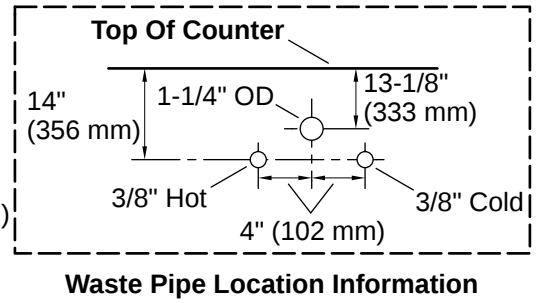

Installation

- Can be installed with legs or wall-hung
- Easy installation - no special tools required
- Separate vanity top makes for simplified installation

Installation Notes

Install this product according to the installation instructions.