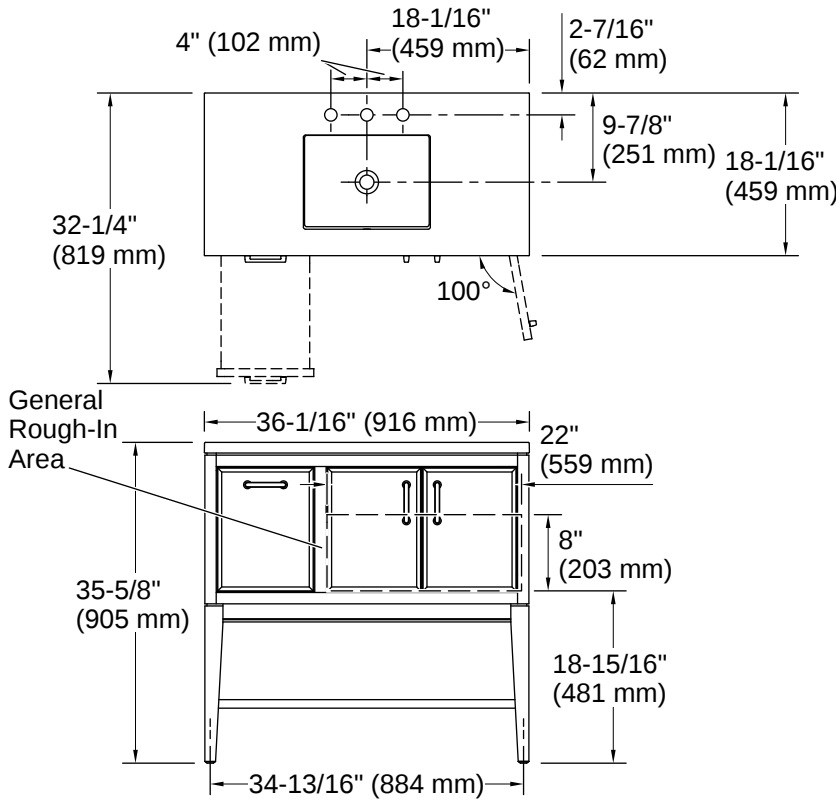

Installation

- Can be installed with legs or wall-hung
- Easy installation - no special tools required
- Separate vanity top makes for simplified installation

Installation Notes

Install this product according to the installation instructions.