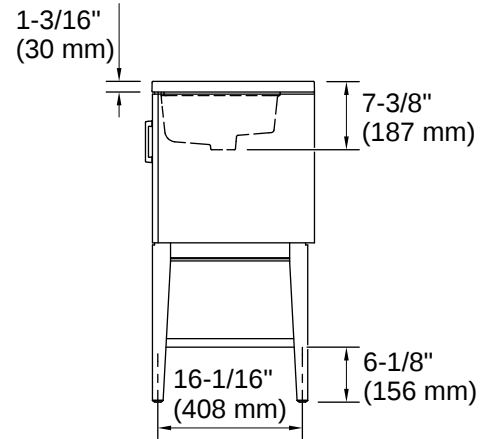

Installation

- Can be installed with legs or wall-hung
- Easy installation - no special tools required
- Separate vanity top makes for simplified installation

Installation Notes

Install this product according to the installation instructions.