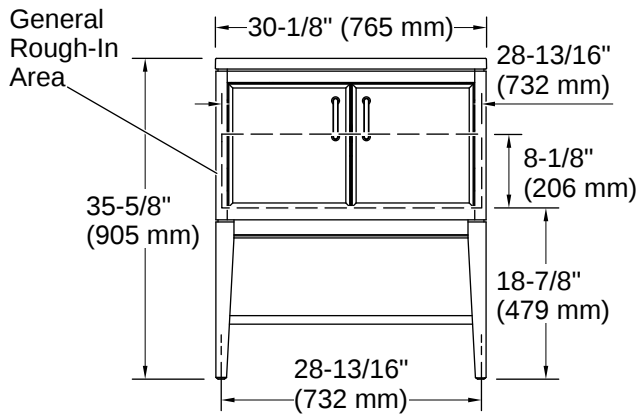

Installation

- Can be installed with legs or wall-hung
- Easy installation - no special tools required
- Separate vanity top makes for simplified installation

Installation Notes

Install this product according to the installation instructions.