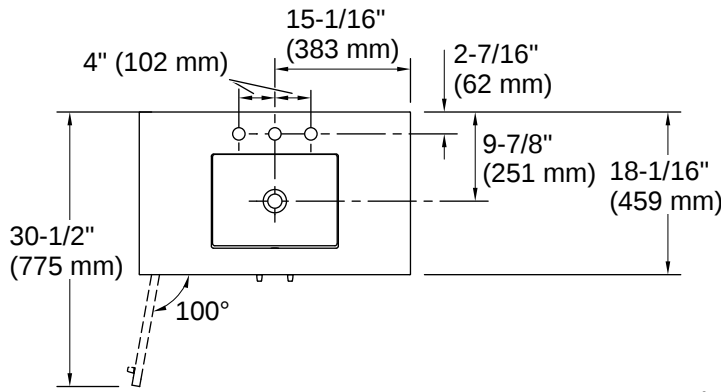

Installation

- Can be installed with legs or wall-hung
- Easy installation - no special tools required
- Separate vanity top makes for simplified installation

Installation Notes

Install this product according to the installation instructions.