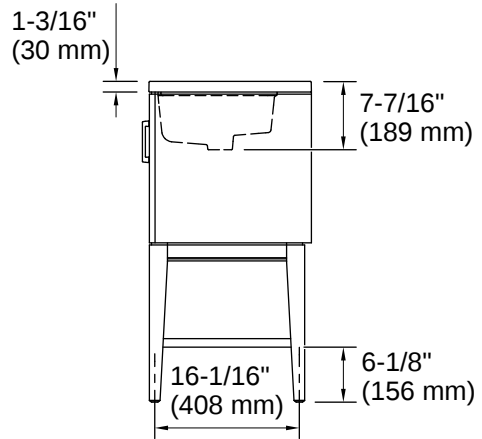

Installation

- Can be installed with legs or wall-hung
- Easy installation - no special tools required
- Separate vanity top makes for simplified installation

Installation Notes

Install this product according to the installation instructions.