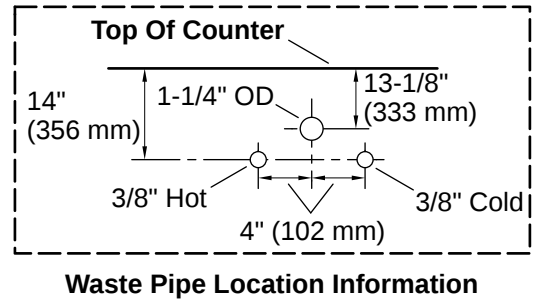

Installation

- Can be installed with legs or wall-hung
- Easy installation - no special tools required
- Separate vanity top makes for simplified installation

Installation Notes

Install this product according to the installation instructions.