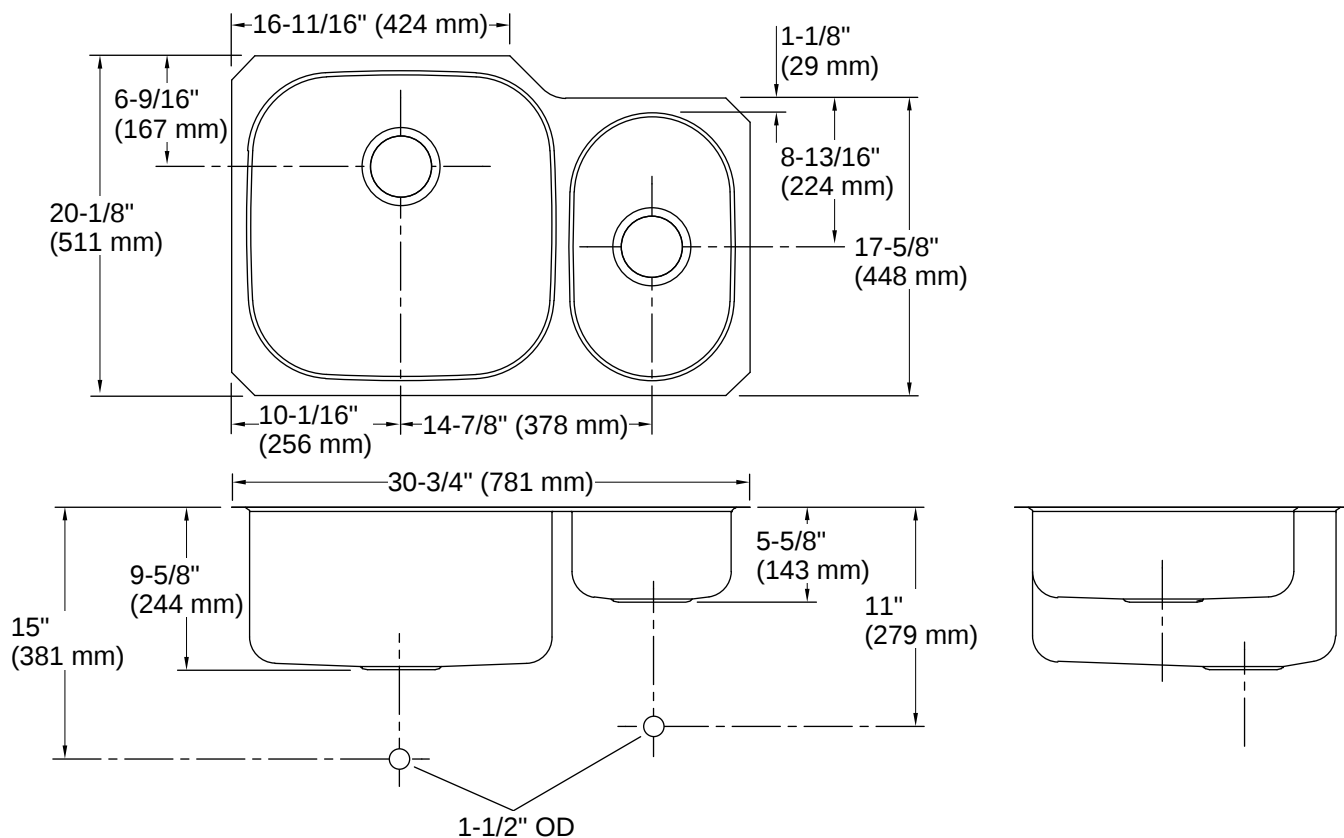

Installation

- Undermount

Installation Notes

Install this product according to the installation instructions.