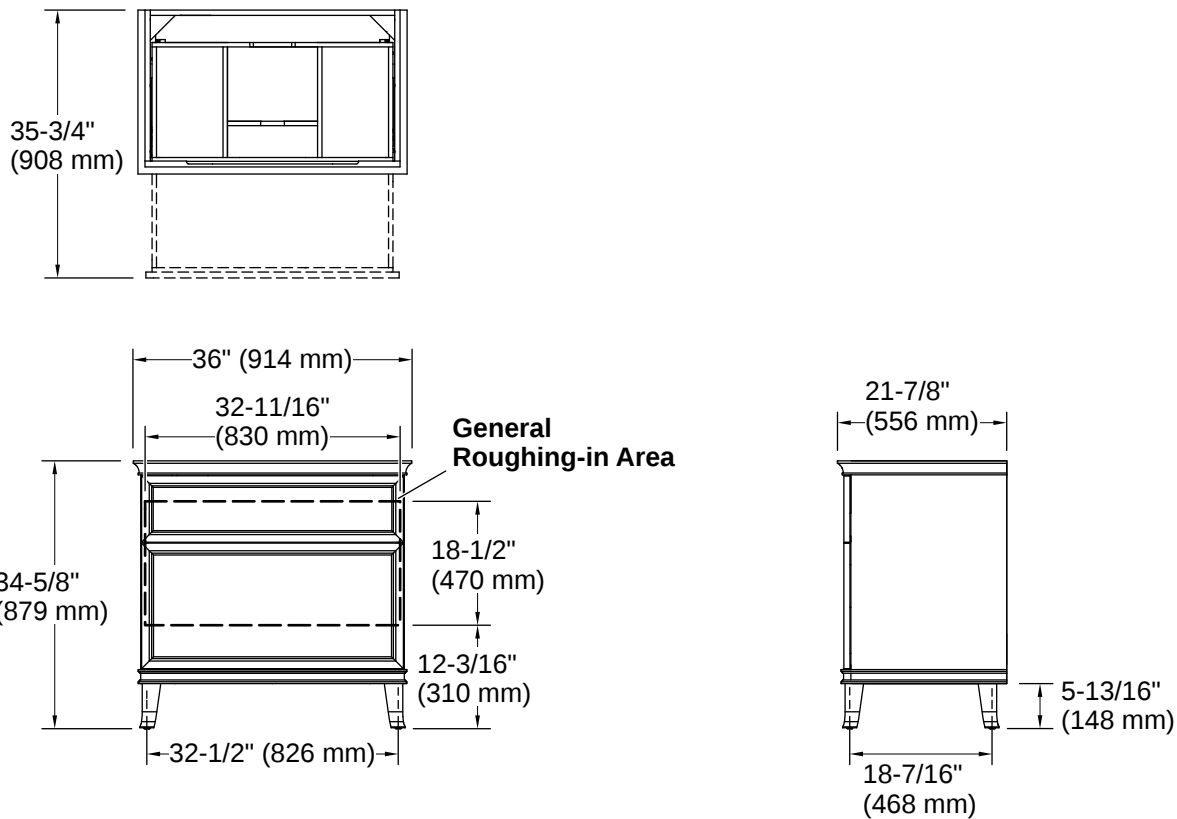

Installation

- Professional installation recommended

Installation Notes

Install this product according to the installation instructions.