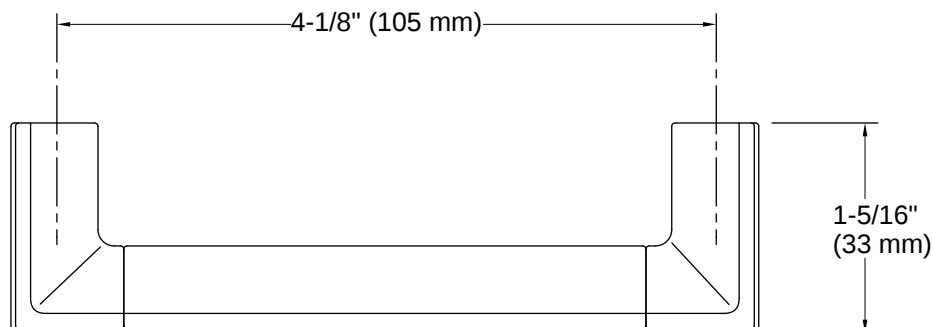

Installation

- Installation hardware and template included

Installation Notes

Install this product according to the installation instructions.