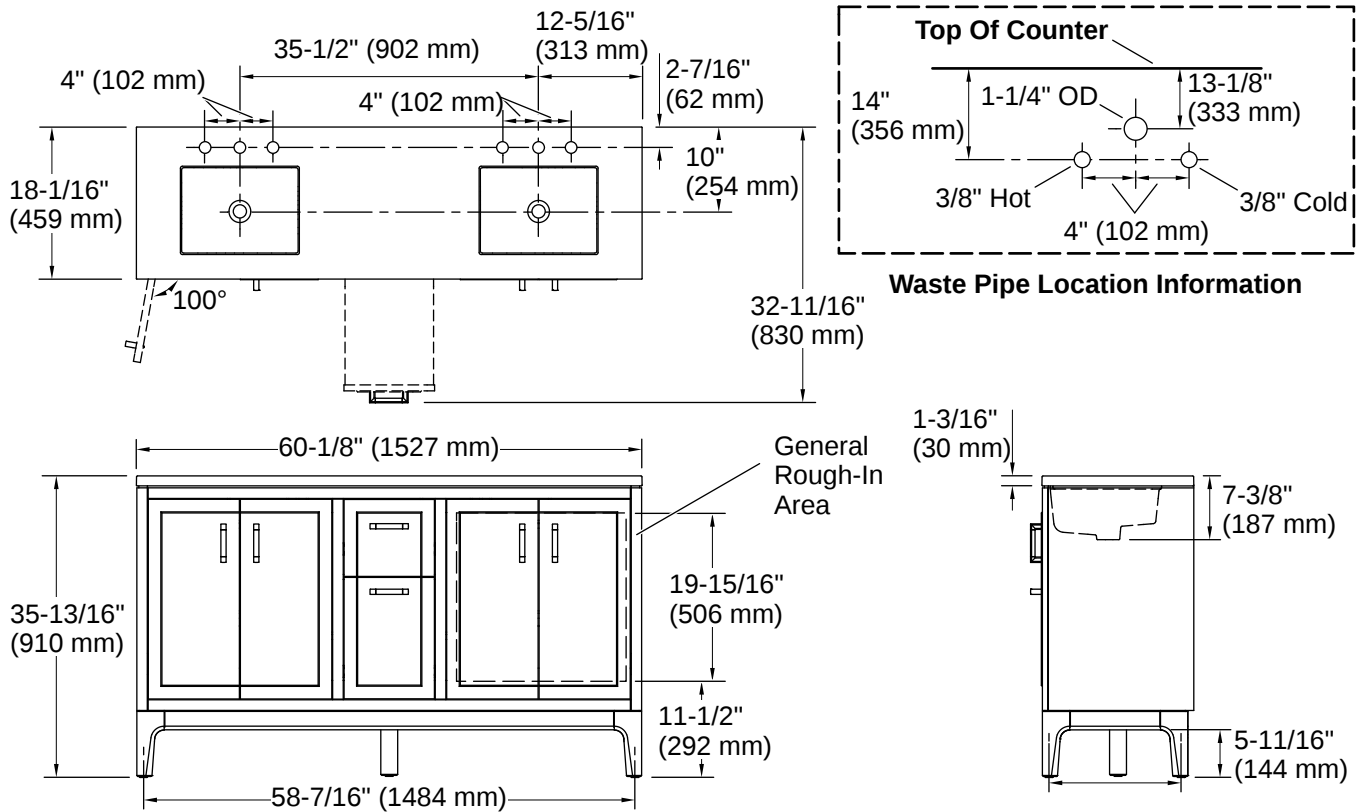

Installation

- Easy installation – no special tools required
- Separate vanity top makes for simplified installation

Installation Notes

Install this product according to the installation instructions.