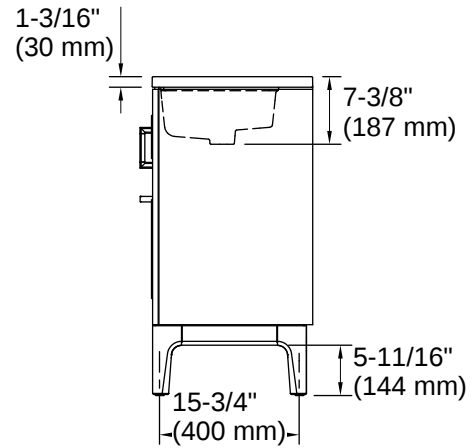

Installation

- Easy installation – no special tools required
- Separate vanity top makes for simplified installation

Installation Notes

Install this product according to the installation instructions.