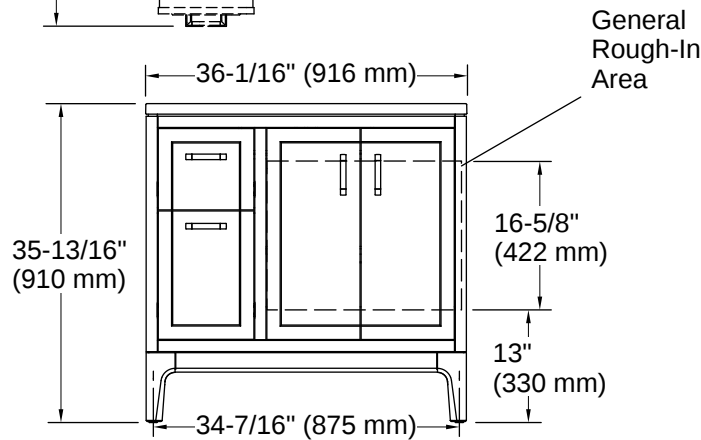

Installation

- Easy installation – no special tools required
- Separate vanity top makes for simplified installation

Installation Notes

Install this product according to the installation instructions.