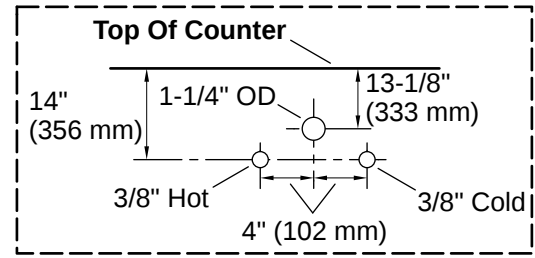

Installation

- Easy installation – no special tools required
- Separate vanity top makes for simplified installation

Installation Notes

Install this product according to the installation instructions.