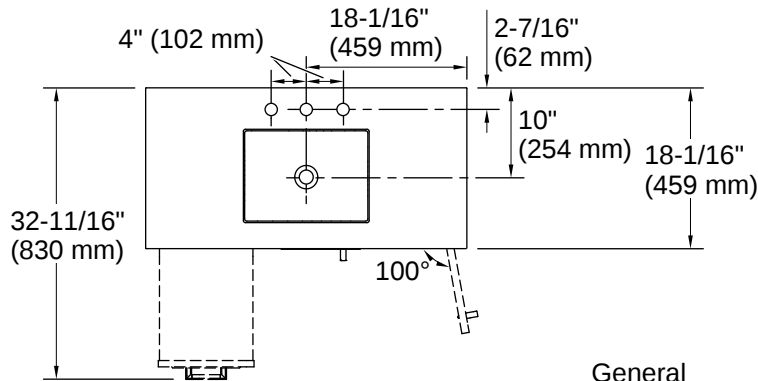

Installation

- Easy installation – no special tools required
- Separate vanity top makes for simplified installation

Installation Notes

Install this product according to the installation instructions.