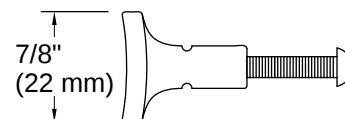

Installation

- Installation hardware and template included

Installation Notes

Install this product according to the installation instructions.