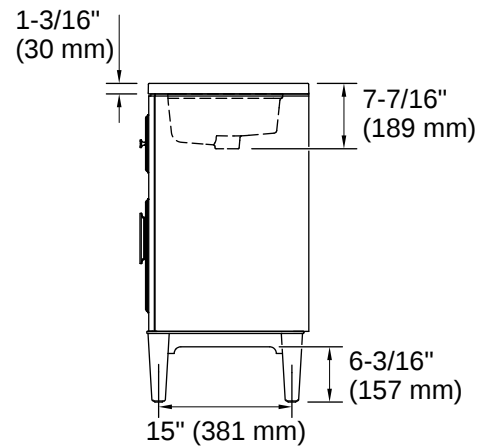

Installation

- Easy installation – no special tools required
- Separate vanity top makes for simplified installation

Installation Notes

Install this product according to the installation instructions.