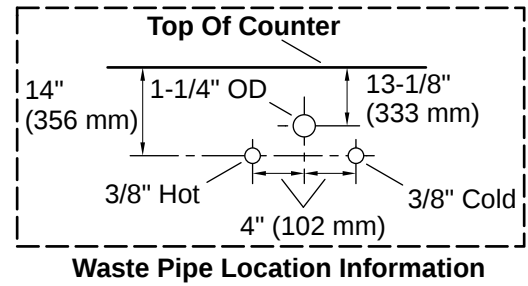

Installation

- Easy installation – no special tools required
- Separate vanity top makes for simplified installation

Installation Notes

Install this product according to the installation instructions.