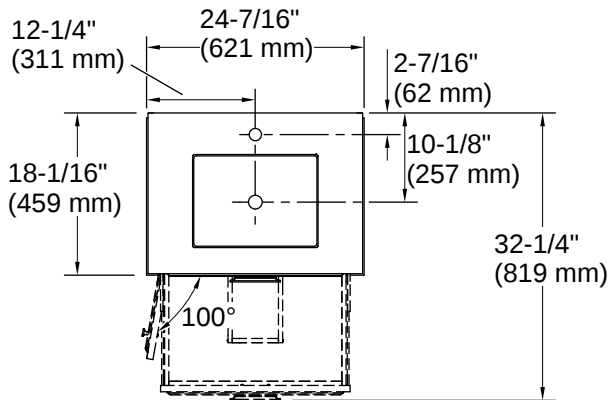

Installation

- Easy installation – no special tools required
- Separate vanity top makes for simplified installation

Installation Notes

Install this product according to the installation instructions.