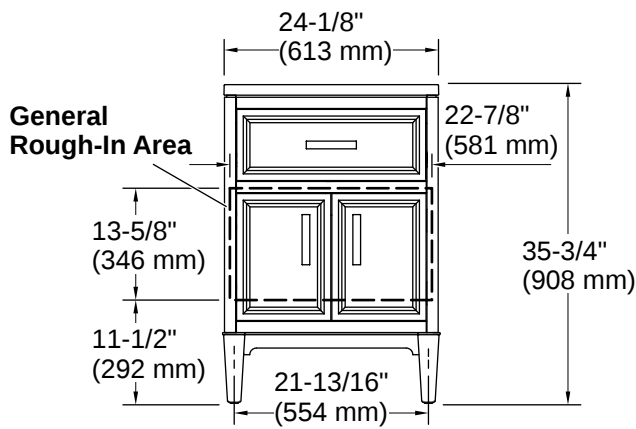

Installation

- Easy installation – no special tools required
- Separate vanity top makes for simplified installation

Installation Notes

Install this product according to the installation instructions.