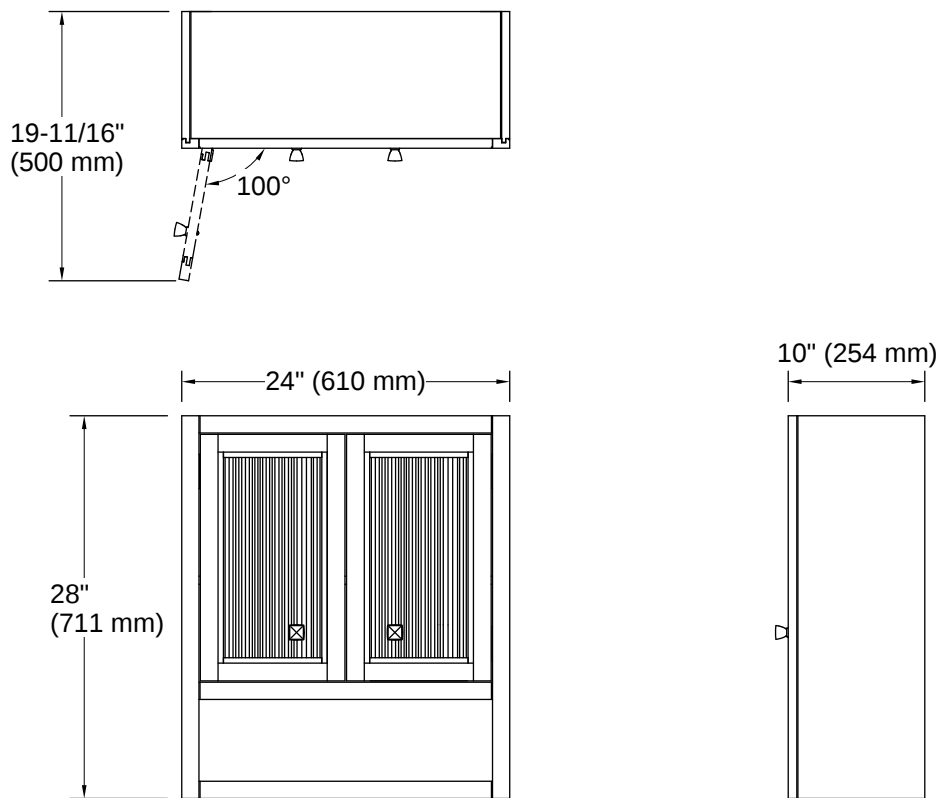

Installation

- Easy installation – no special tools required

Installation Notes

Install this product according to the installation instructions.