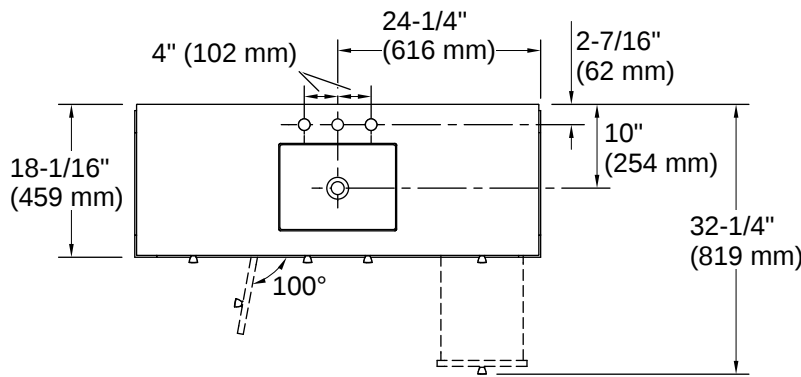

Installation

- Easy installation – no special tools required
- Separate vanity top makes for simplified installation

Installation Notes

Install this product according to the installation instructions.