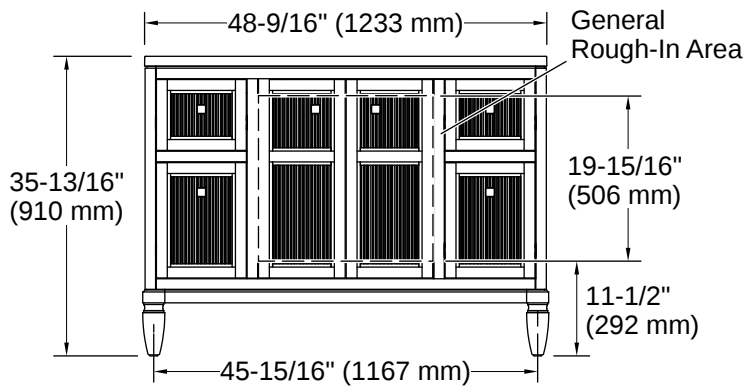

Installation

- Easy installation – no special tools required
- Separate vanity top makes for simplified installation

Installation Notes

Install this product according to the installation instructions.