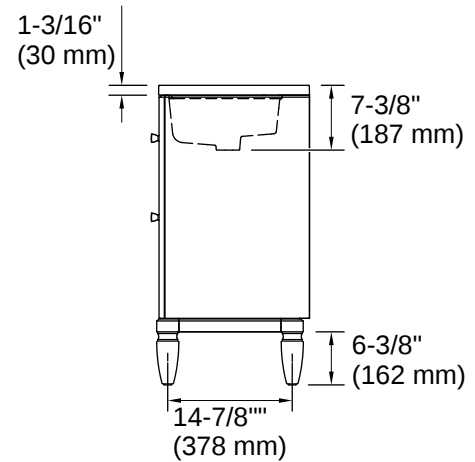

Installation

- Easy installation – no special tools required
- Separate vanity top makes for simplified installation

Installation Notes

Install this product according to the installation instructions.