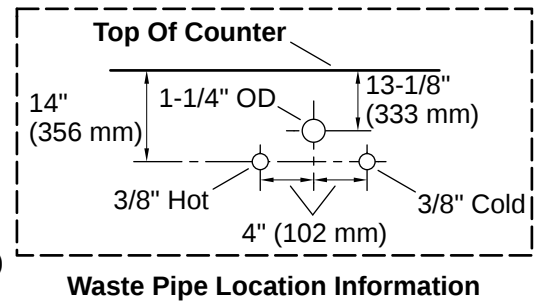

Installation

- Easy installation – no special tools required
- Separate vanity top makes for simplified installation

Installation Notes

Install this product according to the installation instructions.