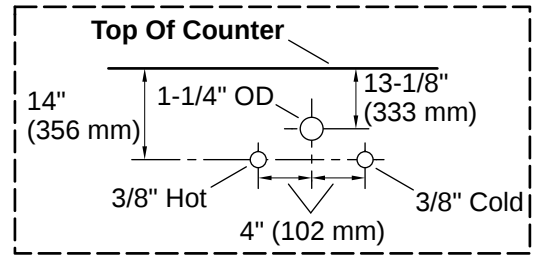

Waste Pipe Location Information