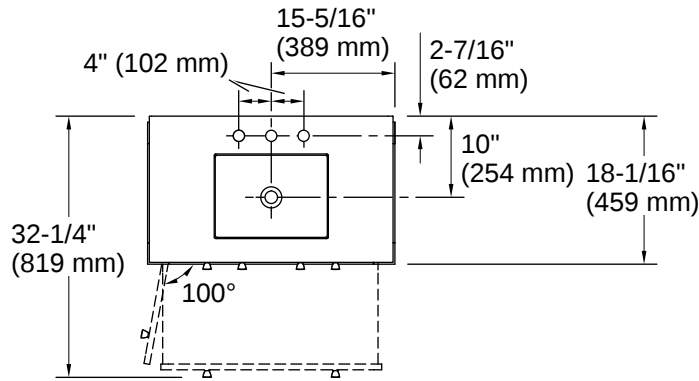

THE BOLD LOOK
OF **KOHLER**

Codes/Standards

ASME A112.19.2/CSA B45.1
EPA TSCA Title VI/CARB P2

Technical Information

All product dimensions are nominal.

Lighting Included:	No
Number of Deck Holes:	3
Center(s):	8" (203 mm)

Waste Pipe Location Information

Installation

- Easy installation – no special tools required
- Separate vanity top makes for simplified installation

Installation Notes

Install this product according to the installation instructions.