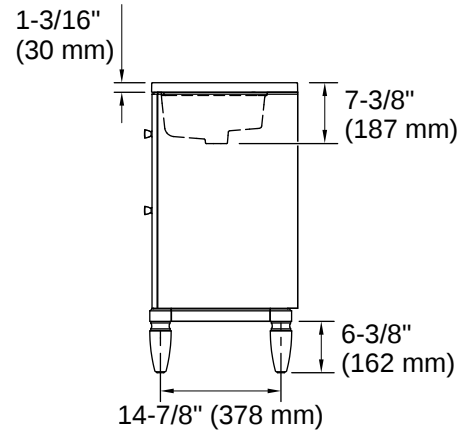

Installation

- Easy installation – no special tools required
- Separate vanity top makes for simplified installation

Installation Notes

Install this product according to the installation instructions.