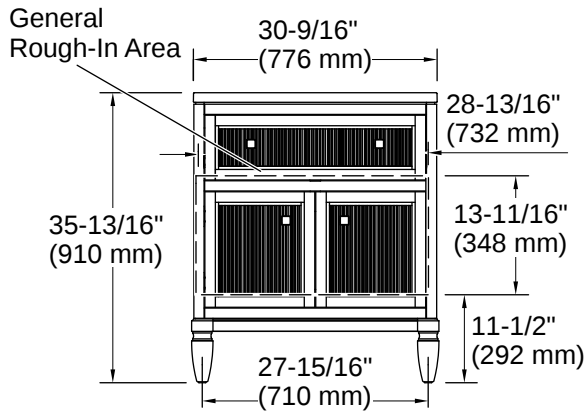

Installation

- Easy installation – no special tools required
- Separate vanity top makes for simplified installation

Installation Notes

Install this product according to the installation instructions.