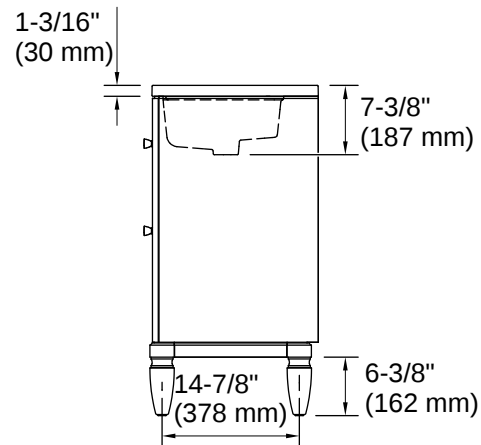

Installation

- Easy installation – no special tools required
- Separate vanity top makes for simplified installation

Installation Notes

Install this product according to the installation instructions.