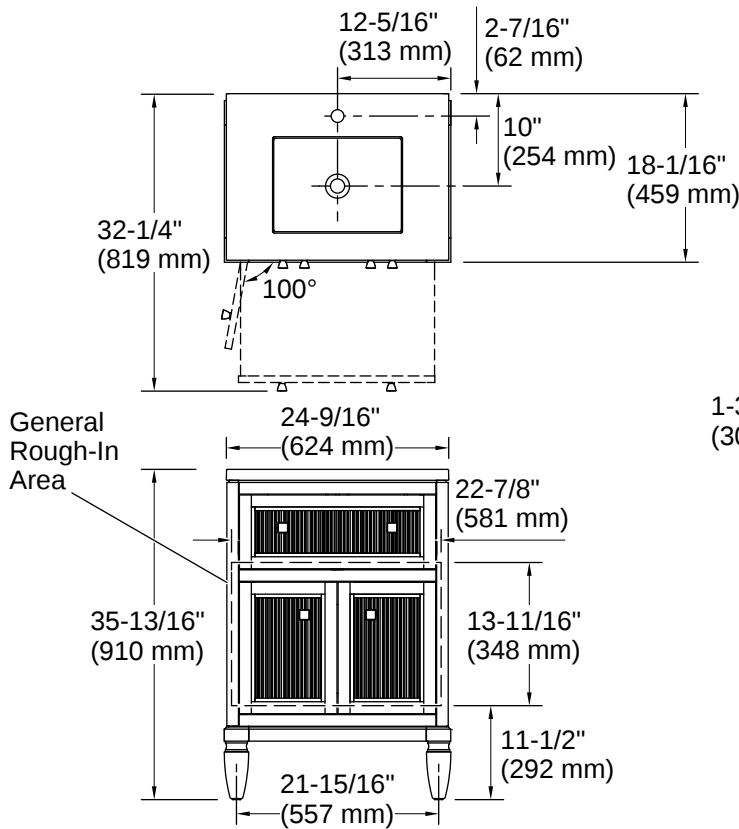

Installation

- Easy installation – no special tools required
- Separate vanity top makes for simplified installation

Installation Notes

Install this product according to the installation instructions.