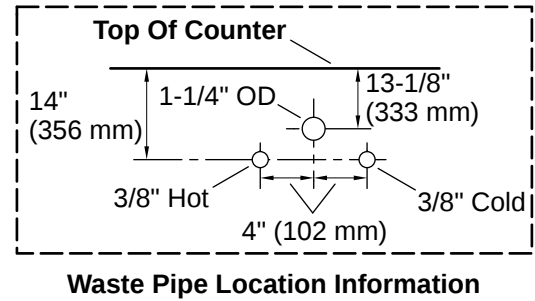

Installation

- Easy installation – no special tools required
- Separate vanity top makes for simplified installation

Installation Notes

Install this product according to the installation instructions.