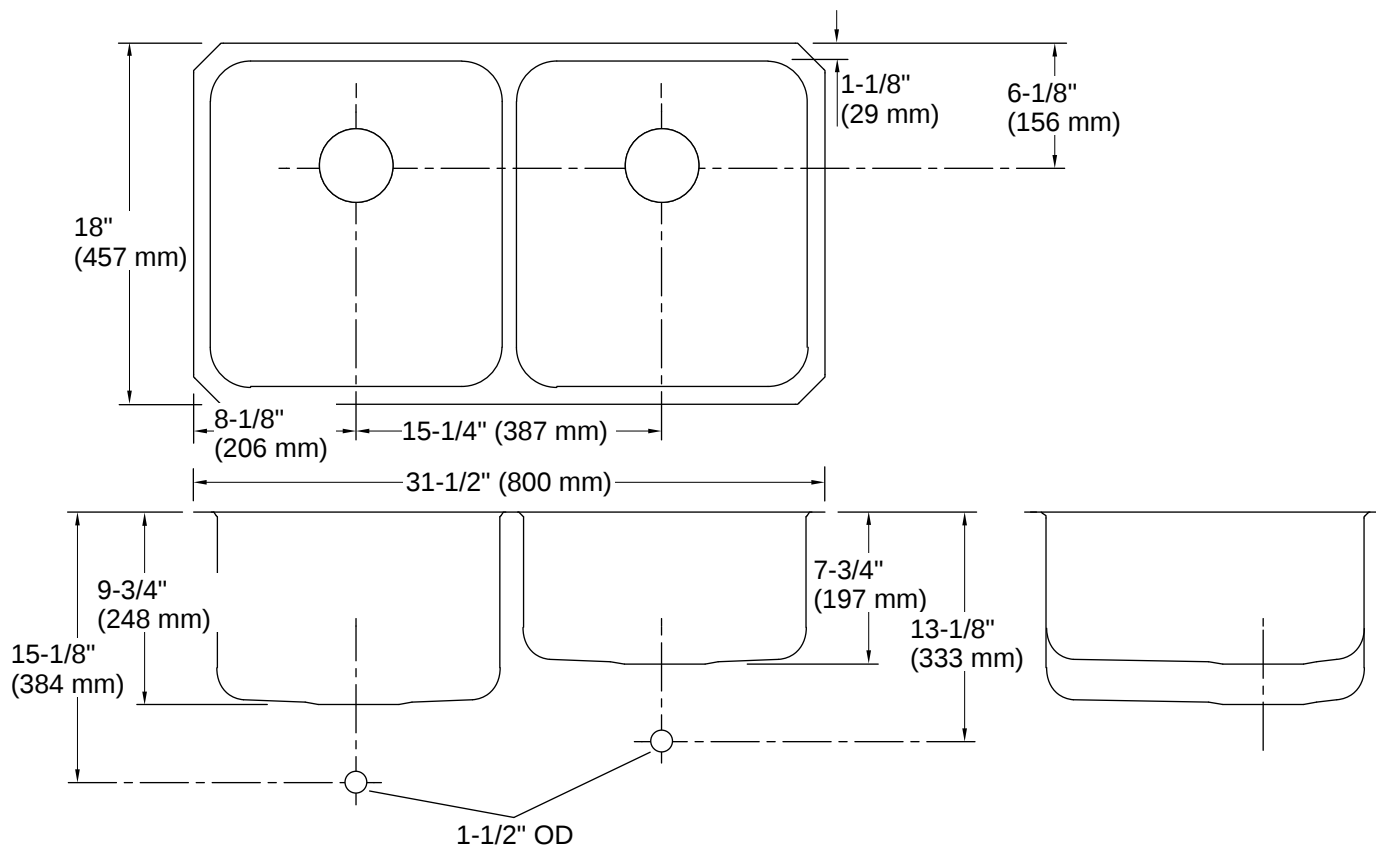

Installation

- Undermount

Installation Notes

Install this product according to the installation instructions.