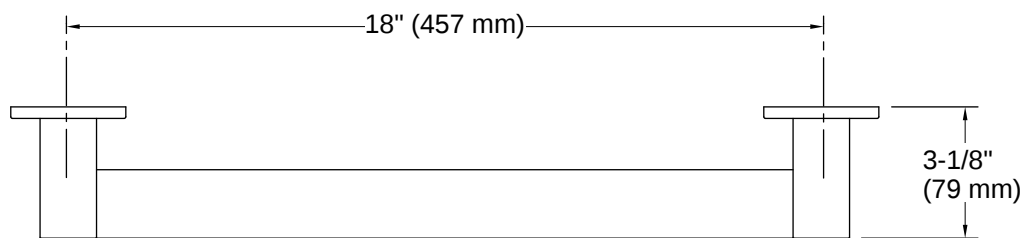

Installation

- Wall-mount
- Mount horizontally or vertically
- Installation hardware and template included

Installation Notes

Install this product according to the installation instructions.

ADA, CSA B651 compliant when installed to the specific requirements of these regulations.