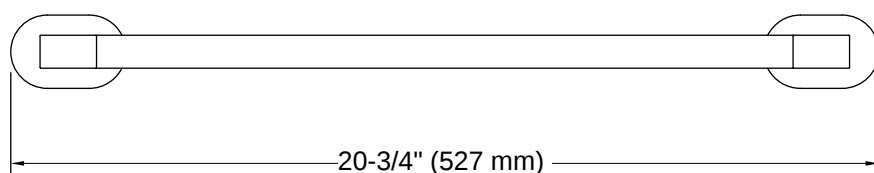

Installation

- Wall-mount
- Mount horizontally or vertically
- Installation hardware and template included

Installation Notes

Install this product according to the installation instructions.

ADA, CSA B651 compliant when installed to the specific requirements of these regulations.