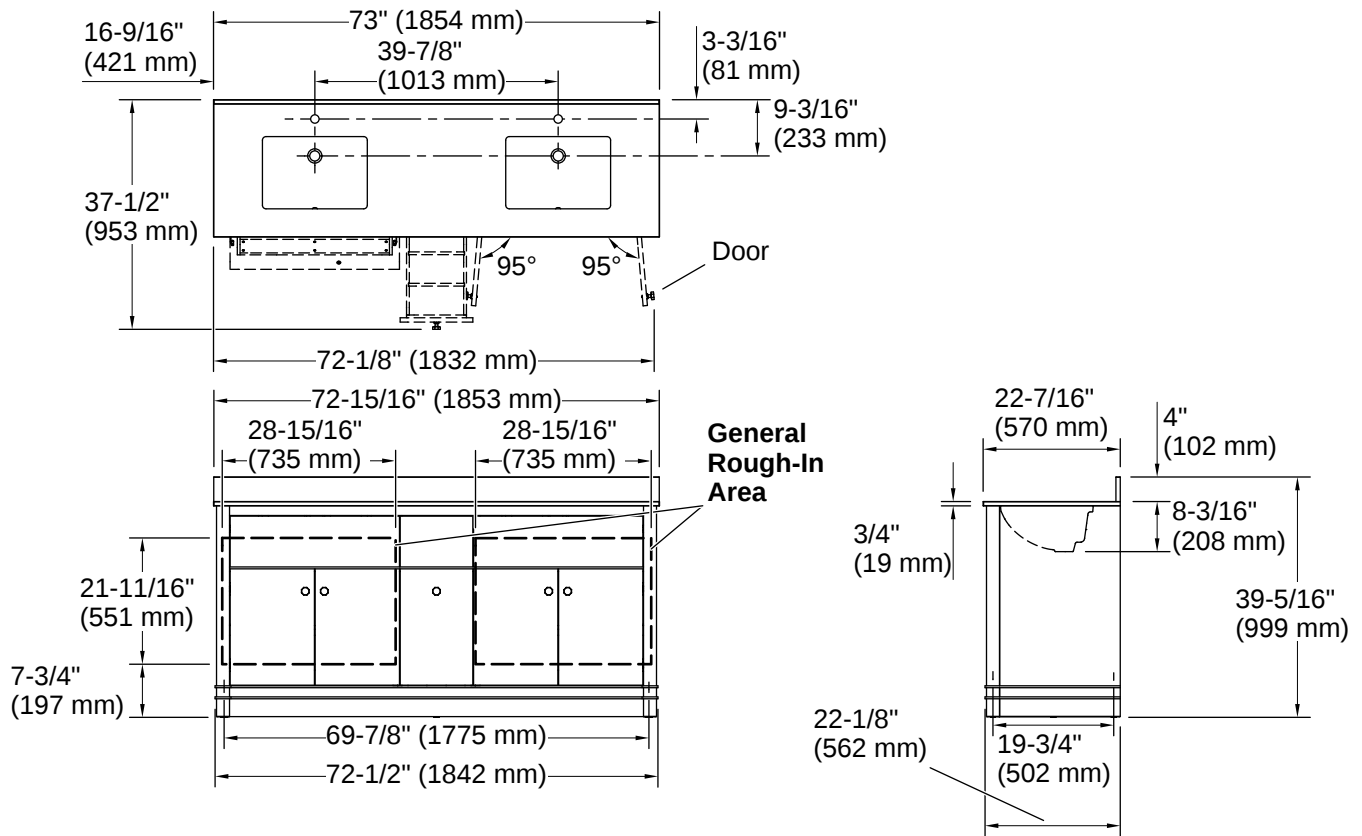

Installation

- Countertop with preattached basin must be sealed to cabinet and backsplash needs to be attached
- Includes mounting hardware

Installation Notes

Install this product according to the installation instructions.