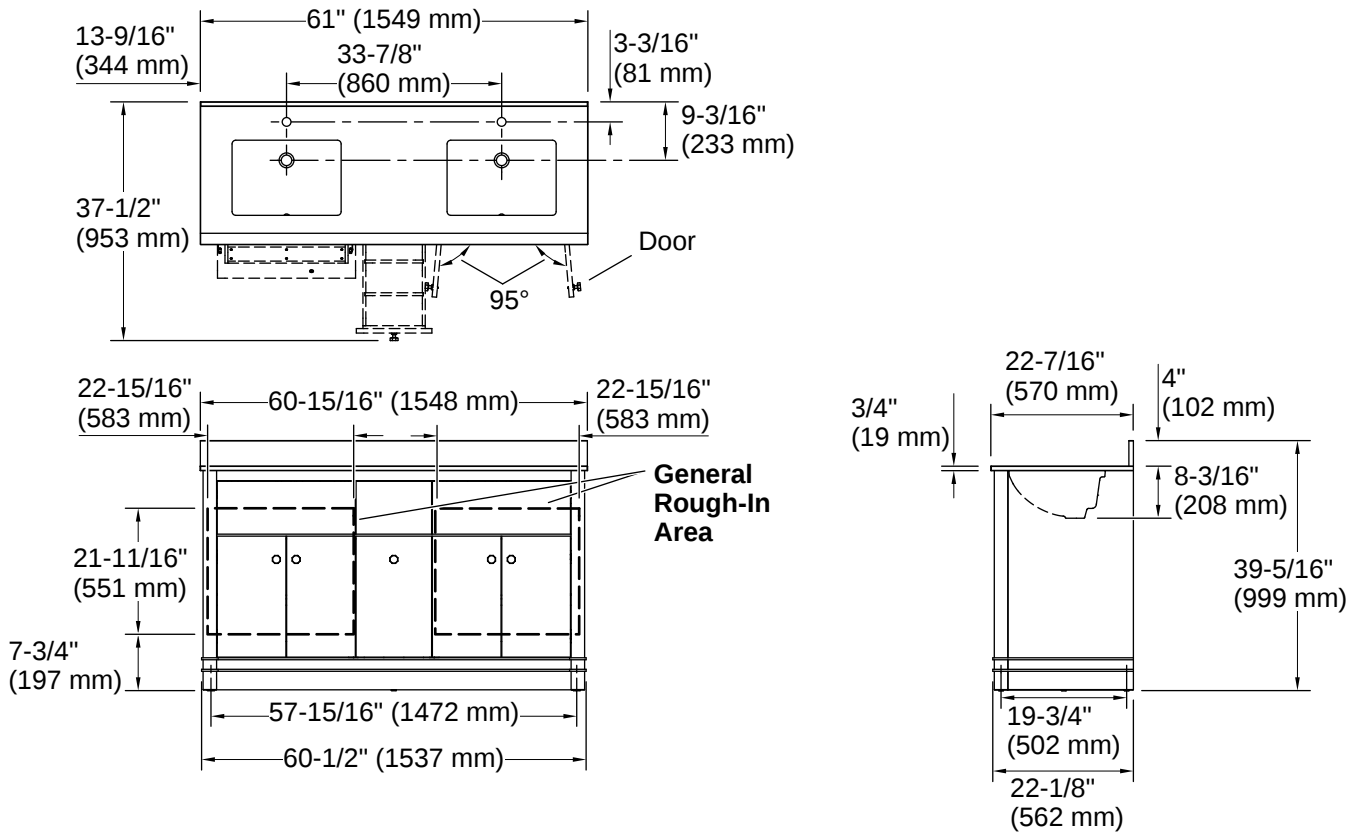

Installation

- Countertop with preattached basin must be sealed to cabinet and backsplash needs to be attached
- Includes mounting hardware

Installation Notes

Install this product according to the installation instructions.