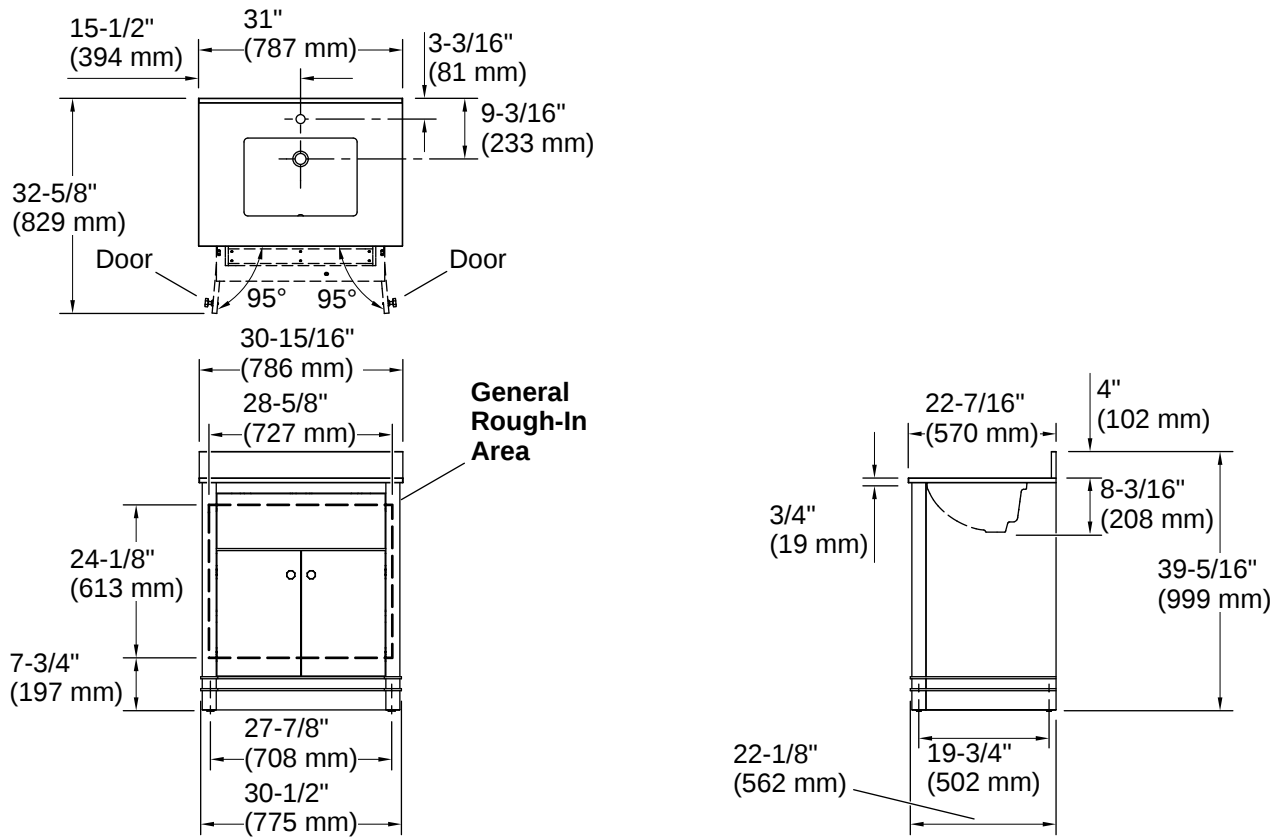

Installation

- Countertop with preattached basin must be sealed to cabinet and backsplash needs to be attached
- Includes mounting hardware

Installation Notes

Install this product according to the installation instructions.