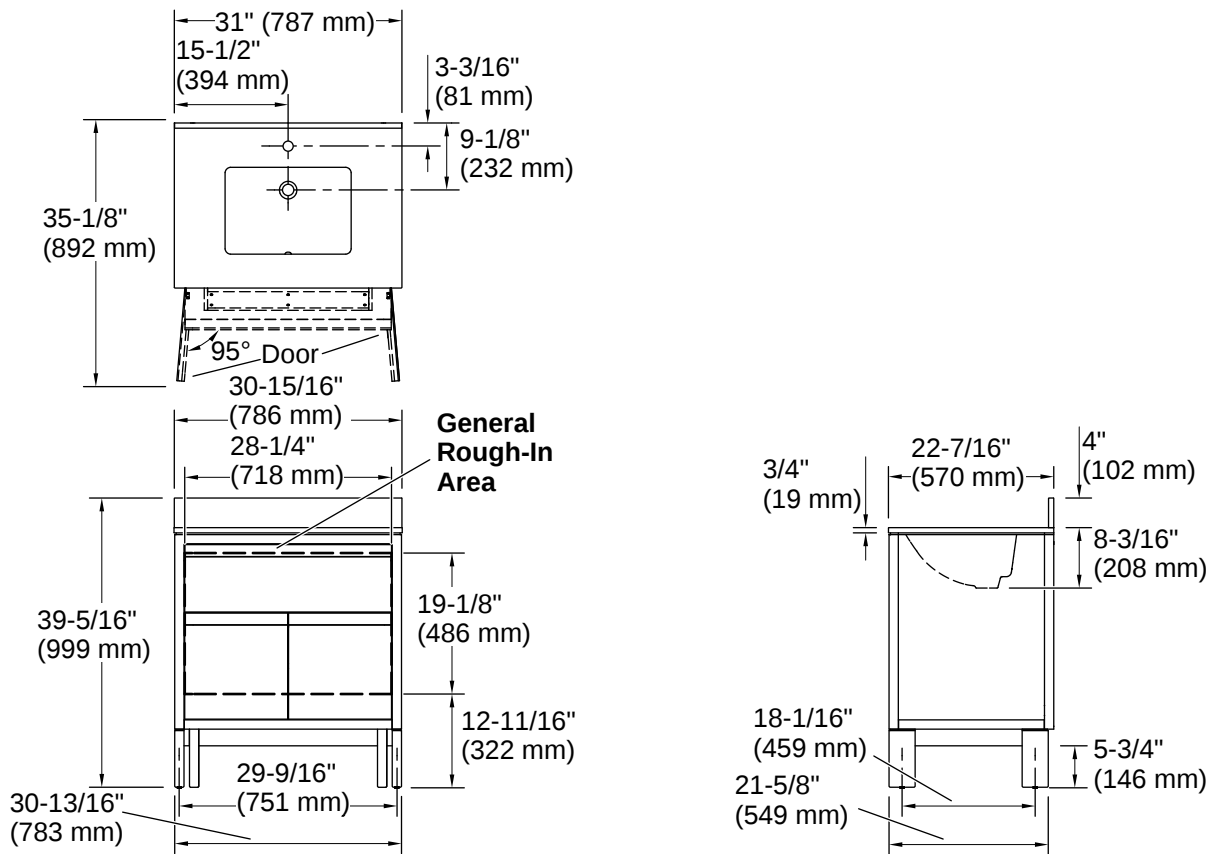

Solve™ | K-32836

30" bathroom vanity cabinet with sink and quartz top

Features

- Set includes cabinet, precut quartz vanity top, backsplash, and sink
- Rectangular vitreous china sink preinstalled on vanity top to simplify installation
- Integrated cabinet pulls using unique Japanese joinery technique
- Convenient tip-out drawer for storing smaller, frequently used items
- Two doors with one adjustable shelf for personalized organization
- Vanity top has single faucet hole with knock-out holes for optional 8" (203 mm) widespread faucet configuration
- Soft-close doors prevent slamming
- Cabinet includes leg levelers to accommodate uneven floors
- Coordinates with Bianco Bella (GBB) quartz side splash (sold separately)
- Bianco Bella (GBB) quartz vanity top and backsplash add beauty and long-lasting durability

Codes/Standards

ASME A112.19.2/CSA B45.1
EPA TSCA Title VI/CARB P2

Technical Information

All product dimensions are nominal.

Lighting Included:	No
Number of Deck Holes:	1

Material

- Solid wood and moisture-resistant MDF
 - Vitreous china sink
-

Recommended Products/Accessories

K-38554 4" x 21-11/16" quartz side splash

Warranty

See website for detailed warranty information.

KOHLER® One-Year Limited Warranty

Installation

- Easy installation – no special tools required