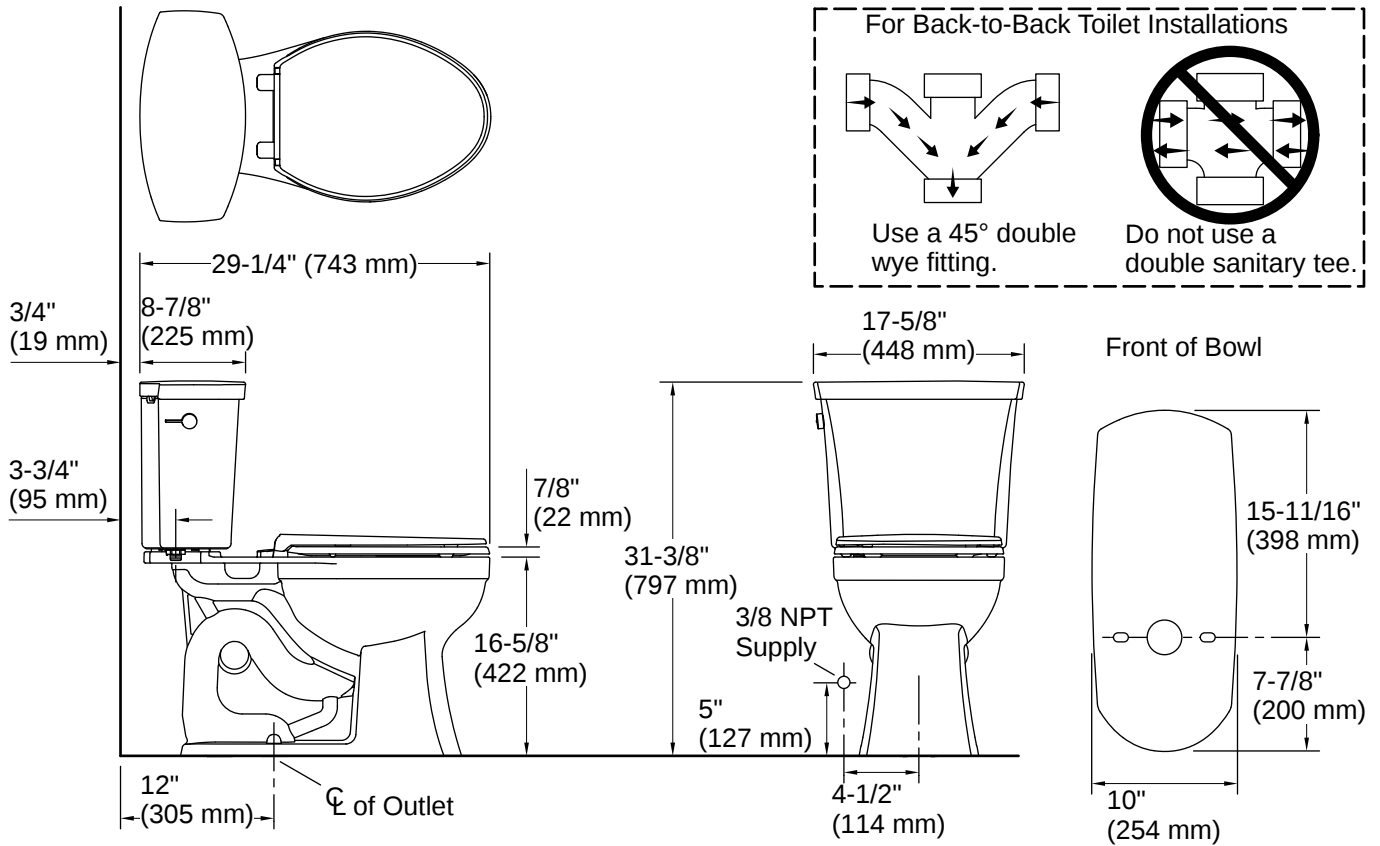

Kelston® | K-32810

Two-piece elongated toilet, 1.28 gpf

Features

- Two-piece design
- Elongated bowl offers added room and comfort
- Comfort Height® feature offers chair-height seating that makes sitting down and standing up easier for most adults
- 1.28 gpf (4.8 lpf)
- Left-hand Polished Chrome trip lever
- 2-1/8" (54 mm) fully glazed trapway
- Revolution 360® flushing technology generates a forceful swirling motion to keep the bowl clean longer
- CleanCoat™ surface treatment inhibits the growth of water scale and mineral stains for improved ease of cleaning
- Coordinates with other products in the Kelston collection
- Precision-engineered patented tank, bowl, and trapway create strong siphon during flushing
- AquaPiston® canister optimizes the flow out of the tank, harnessing gravity and the natural, powerful reducing cascade of water to increase the power and effectiveness of the flush
- Easy-to-flush canister design requires less force to actuate than a 3" (76 mm) flapper, and has 90% less exposed seal material which resists conditions that cause wear, tear, shrinkage and swelling

Technical Information

Rough-in:	Standard 12" (305mm)
Flush Type:	AquaPiston, Revolution 360
Flush Rate:	1.28 gpf (4.8 lpf)
Bowl Shape:	Elongated
Seat-Mounting Holes:	5-1/2" (140 mm)
Waste Outlet:	Floor
Trapway Size:	2-1/8" (54 mm)
Trapway Type:	Exposed
Water Surface Size:	10" x 8" (254 mm x 203 mm)
Rim to Water Surface:	6-3/4" (171 mm)

Installation

- Standard 12" (305 mm) rough-in
- Seat and supply line sold separately

Installation Notes

Install this product according to the installation instructions.

Product dimensions are nominal and may vary per ASME A112.19.2 tolerances.