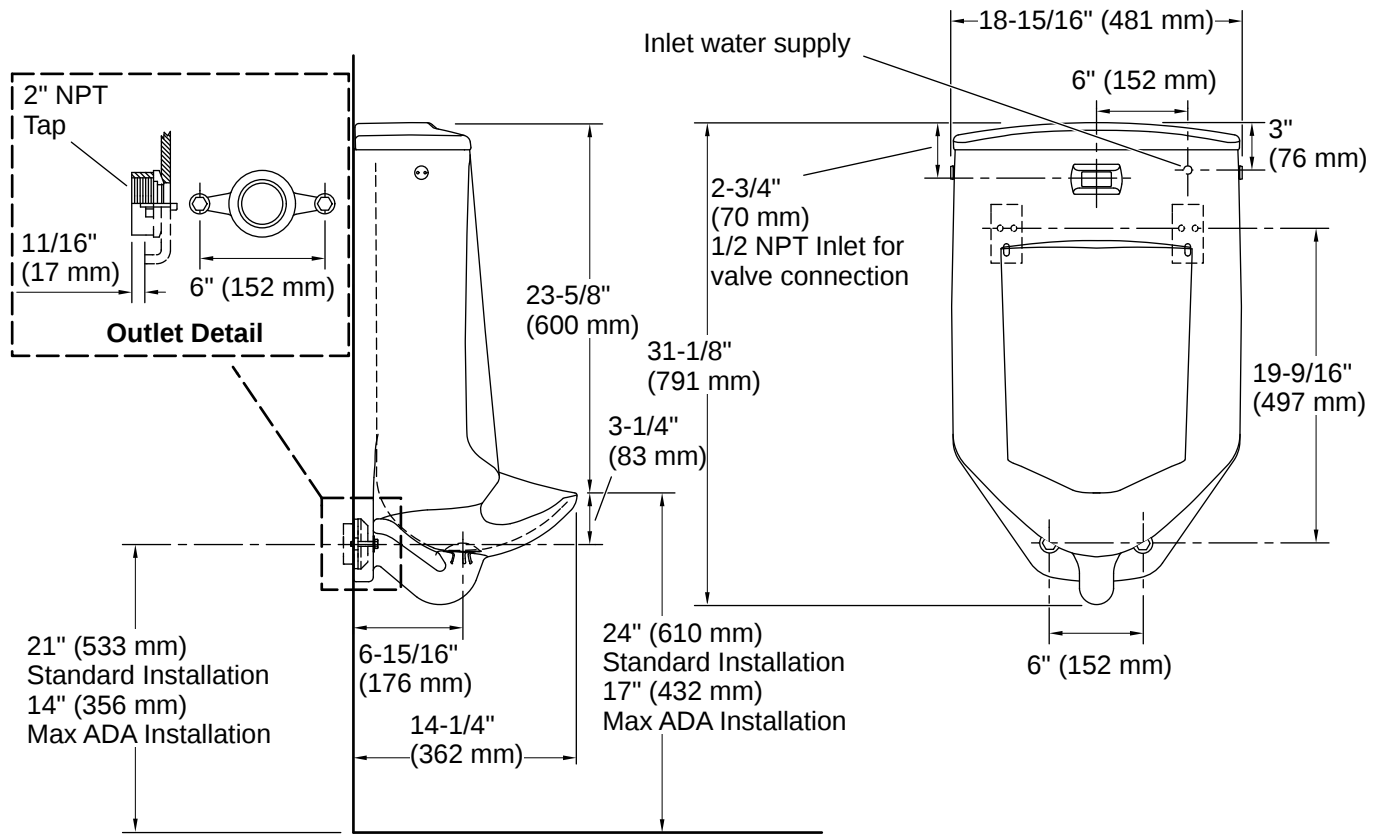

Bardon™ | K-32590

Wall-hung rear-spud touchless urinal, 0.5 gpf

Features

- Washout urinal
- 1/2" (13 mm) rear spud
- 0.5 gpf (1.9 lpf)
- Delivers dependable water-saving performance and added hygiene
- Patented back wall geometry and extended rim limit splash-back for a cleaner user experience
- Battery-operated touchless electronic flush valve powered by four AA alkaline batteries (included)
- Includes tank cover and tank cover locks
- This product can help a building earn Water Efficiency points in LEED® Green Building Rating System

THE BOLD LOOK
OF **KOHLER**

Installation

- Wall-hung

Installation Notes

Install this product according to the installation instructions.

Refer to manufacturer's instructions and local codes for flushometer requirements.

Product dimensions are nominal and may vary per ASME A112.19.2 tolerances.

ADA, OBC, CSA B651 compliant when installed to the specific requirements of these regulations.