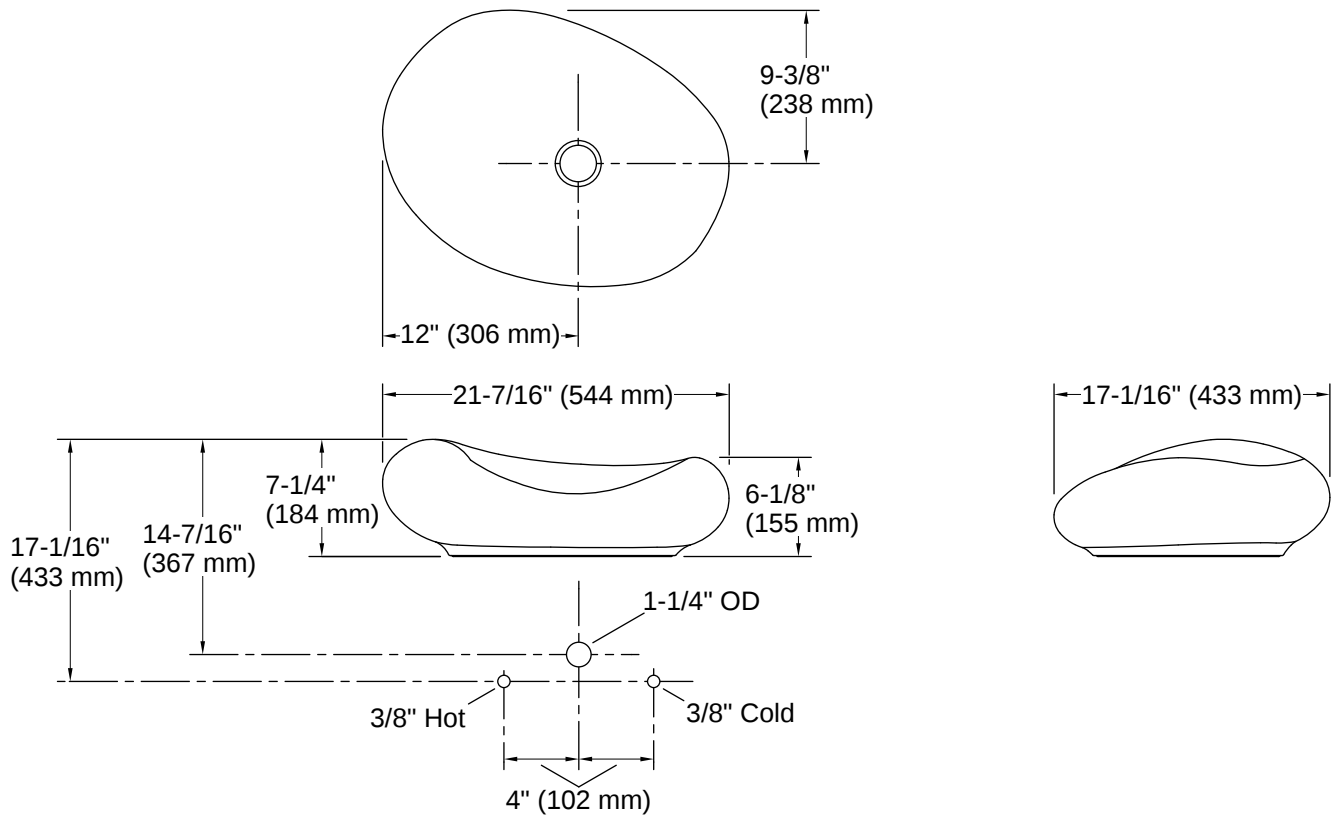

Installation

- Vessel

Installation Notes

Install this product according to the installation instructions.

"NOTICE: Countertop manufacturer or cutter must use the current product template available at www.kohler.com or by calling 1-800-4KOHLER. Kohler Co. is not responsible for cutout errors when the incorrect cut-out template is used."

If installing the Landshapes™ by Daniel Arsham vanity, vanity top, and vessel sink together, the bathroom sink drain outlet must be installed 28" (711 mm) or higher from the floor.

Product dimensions are nominal and may vary per ASME A112.19.2 tolerances.