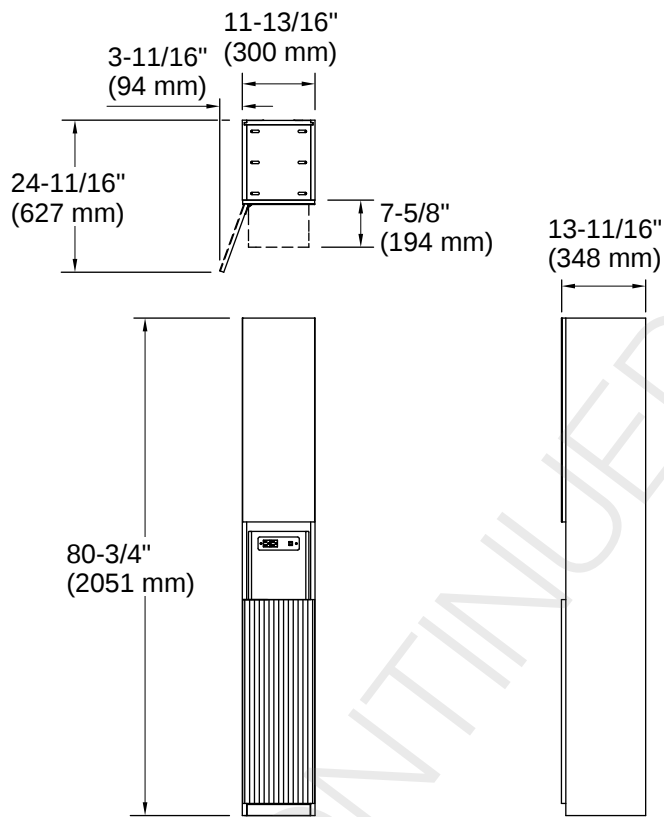

Installation

- Includes mounting hardware

Installation Notes

Install this product according to the installation instructions.