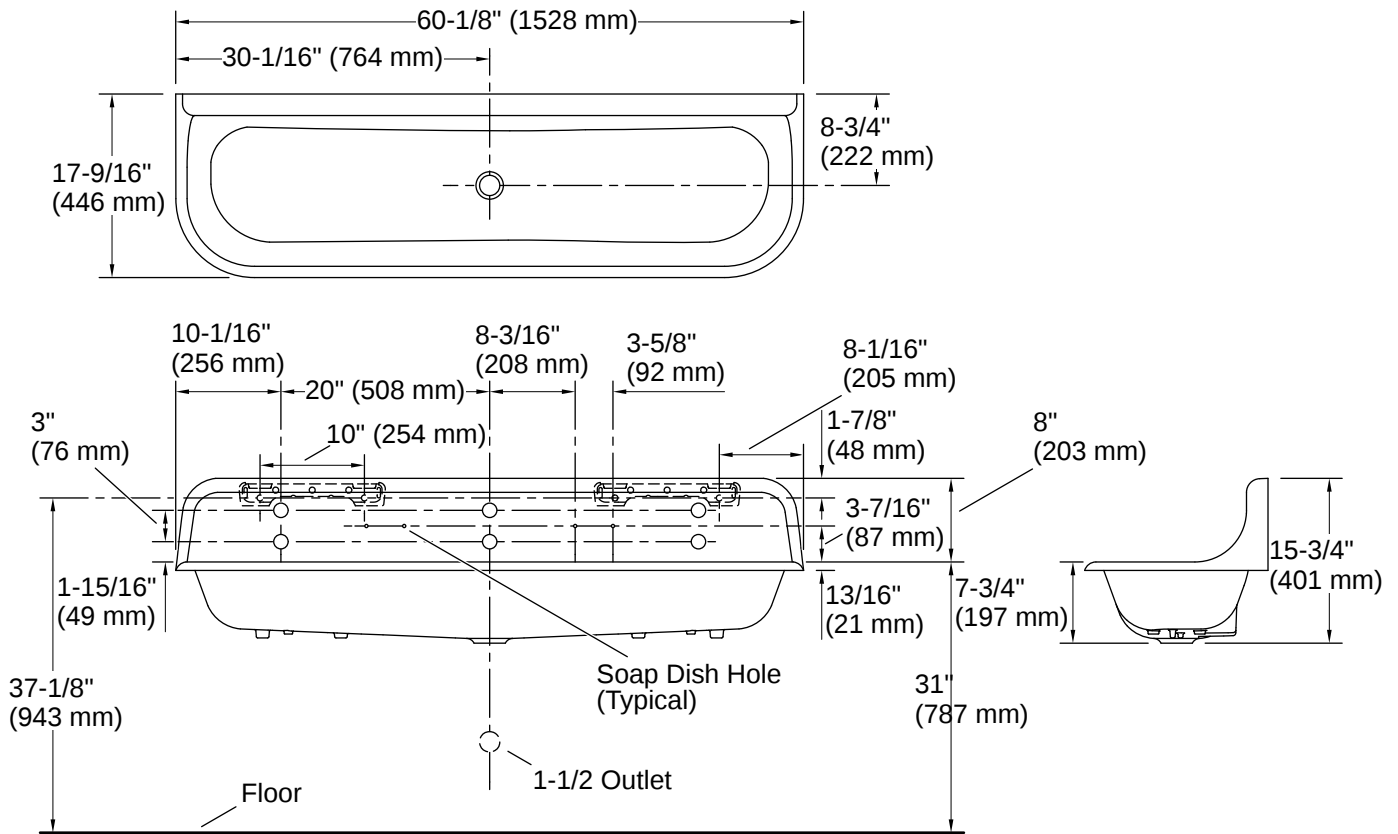

Installation Notes

Install this product according to the installation instructions.