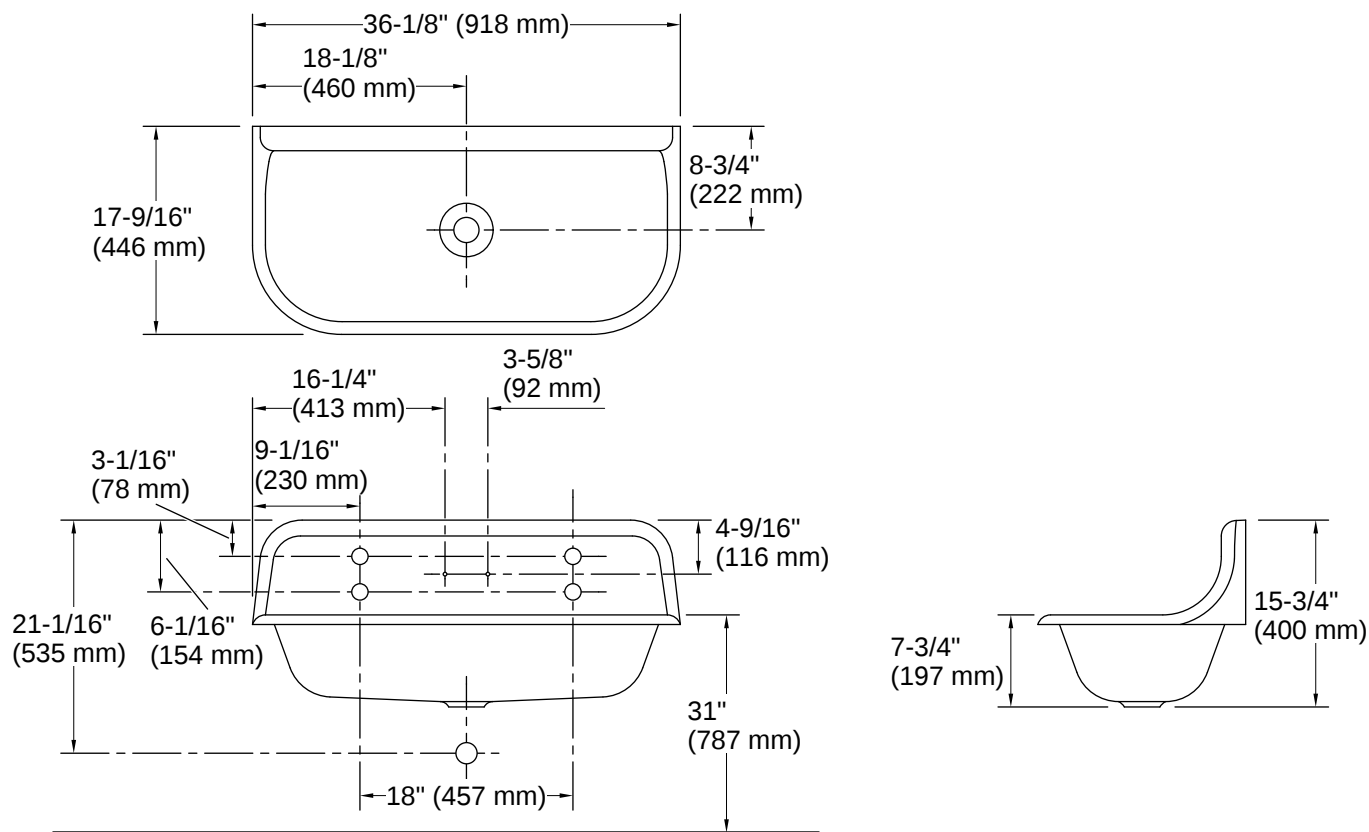

Installation Notes

Install this product according to the installation instructions.