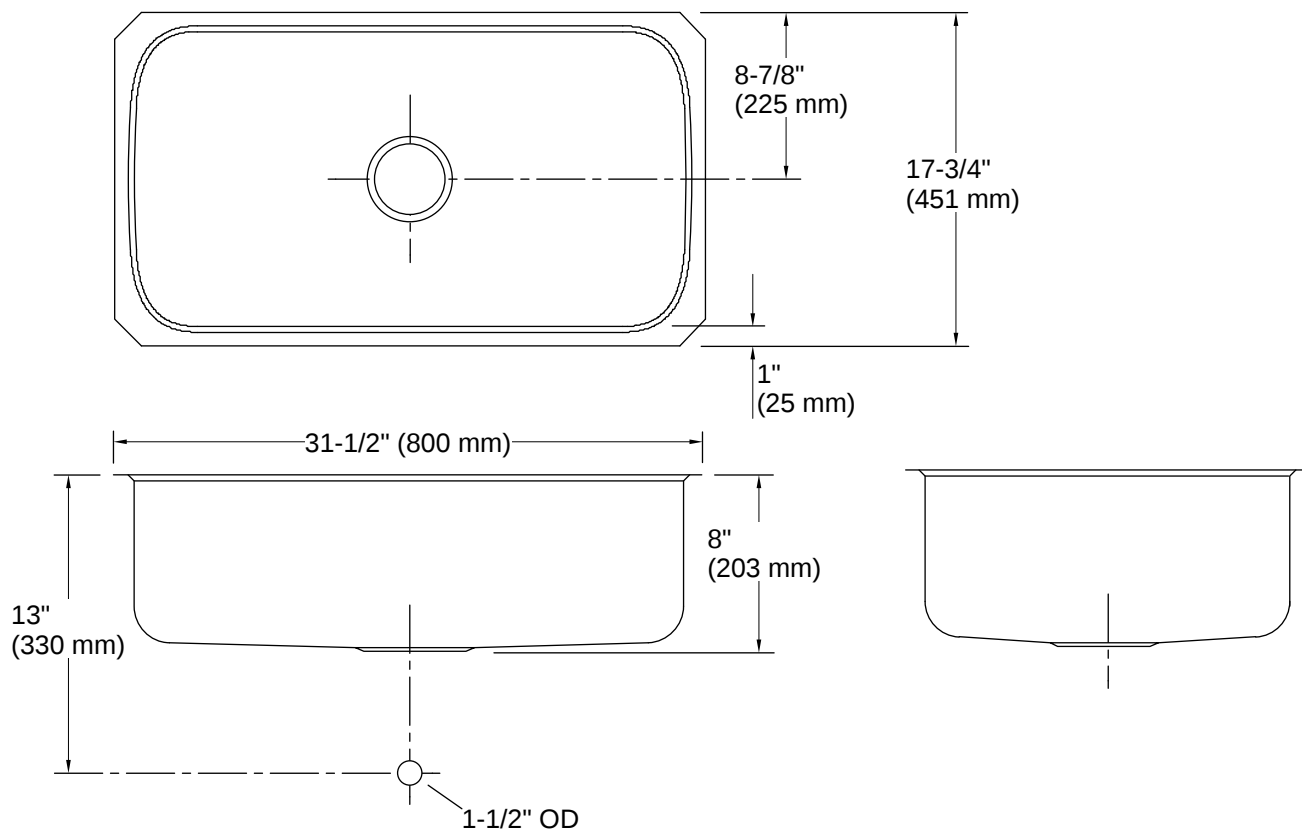

Installation

- Undermount

Installation Notes

Install this product according to the installation instructions.