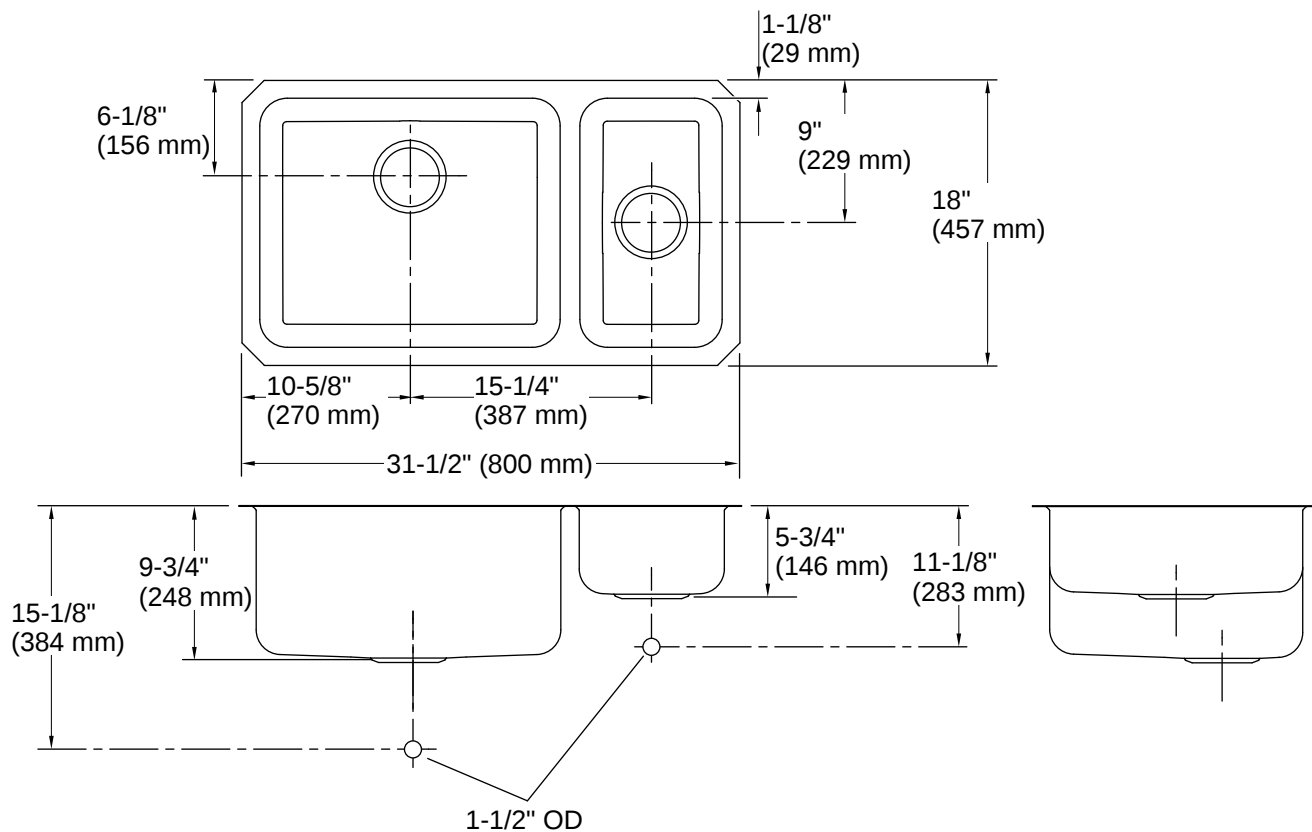

Installation

- Undermount

Installation Notes

Install this product according to the installation instructions.