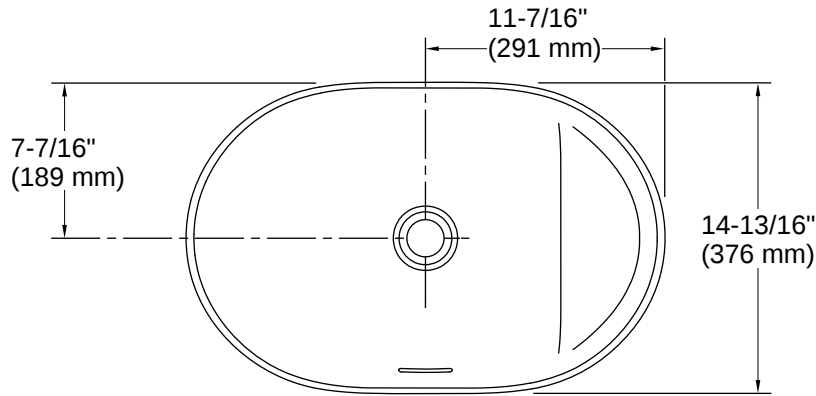

Recommended ADA Installation