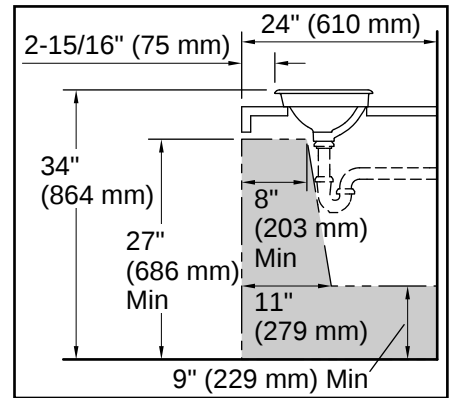

With Overflow:	Yes
Drain Hole Diameter:	1-3/4" (45 mm)
Basin Configuration:	Single Bowl
Basin Length:	22-1/8" (562 mm)
Basin Width:	14-5/16" (363 mm)
Basin Depth:	5-9/16" (142 mm)

Material

- Vitreous china
-

Recommended ADA Installation

Installation

- Vessel

Installation Notes

Install this product according to the installation instructions.

Product dimensions are nominal and may vary per ASME A112.19.2 tolerances.