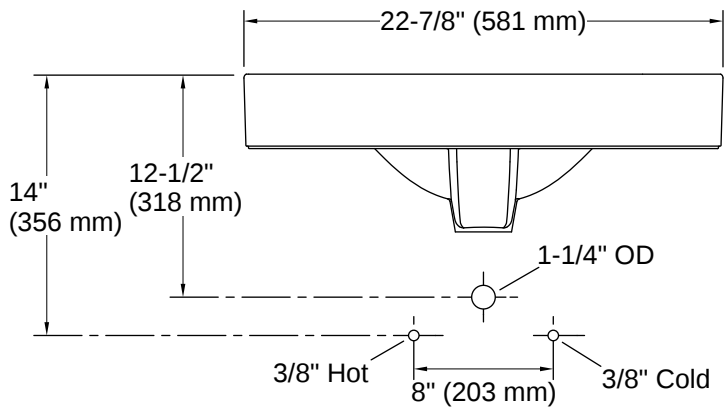

With Overflow:	Yes
Drain Hole Diameter:	1-3/4" (45 mm)
Basin Configuration:	Single Bowl
Basin Length:	22-1/8" (562 mm)
Basin Width:	14-5/16" (363 mm)
Basin Depth:	5-9/16" (142 mm)

Material

- Vitreous china
-

Recommended ADA Installation

Installation

- Vessel

Installation Notes

Install this product according to the installation instructions.

Product dimensions are nominal and may vary per ASME A112.19.2 tolerances.