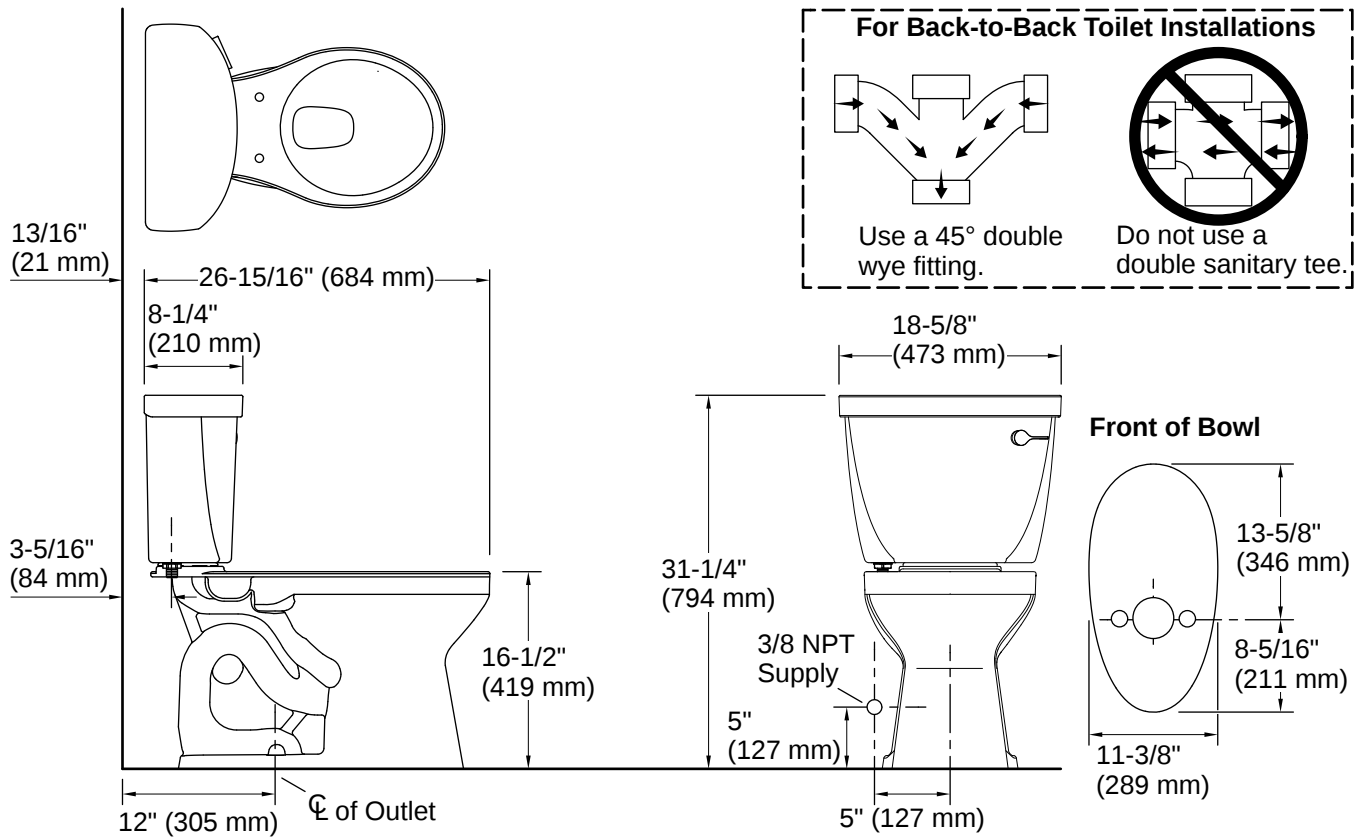

Installation

- DryLock™ system saves installation time and helps prevent water leakage
- Standard 12" (305 mm) rough-in
- Seat and supply line sold separately

Installation Notes

Install this product according to the installation instructions.

Product dimensions are nominal and may vary per ASME A112.19.2 tolerances.

ADA, OBC, CSA B651 compliant when installed to the specific requirements of these regulations.

Plumbing codes may require elongated toilets and elongated, open-front seats in public bathrooms.

Accessibility standards may require controls to be located on the open side of the toilet.