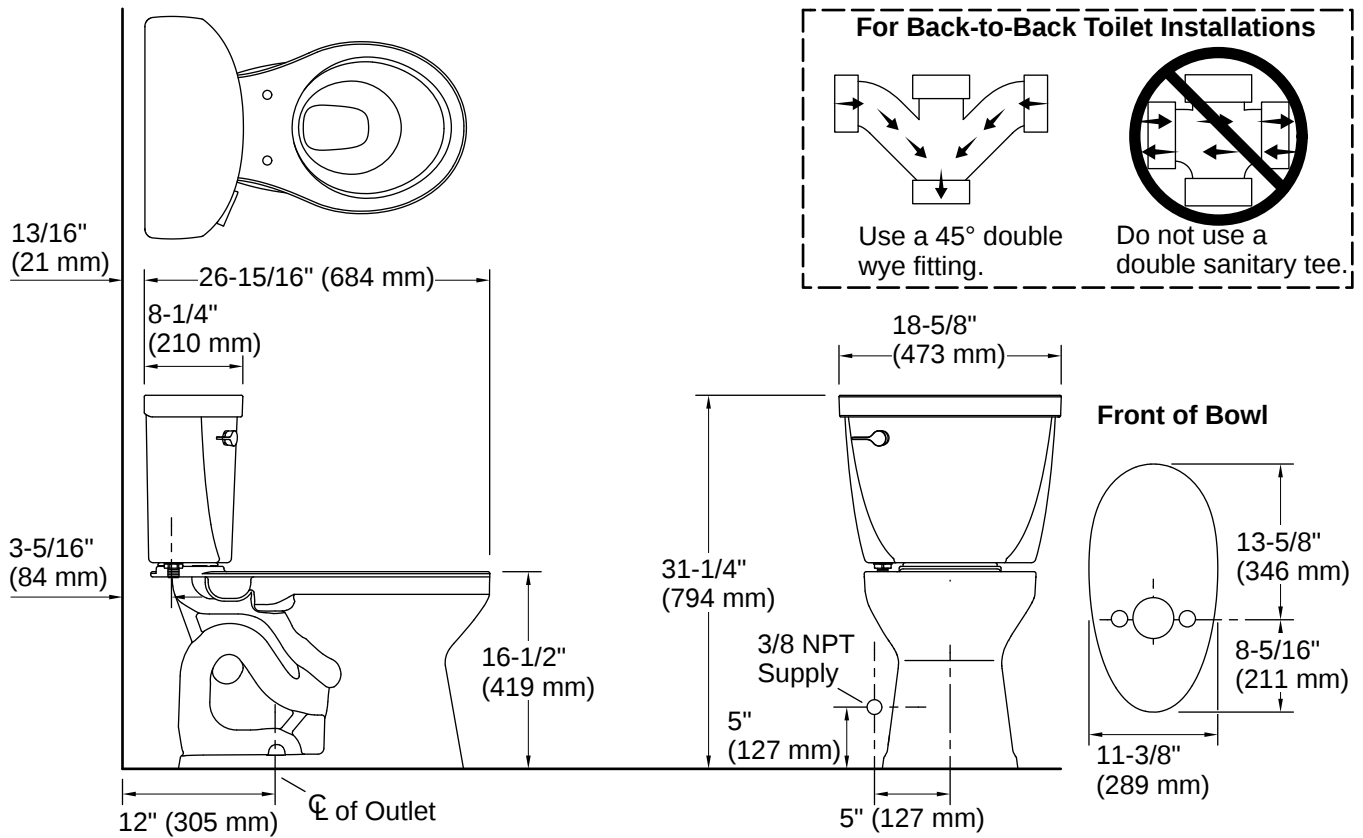

Cimarron® | K-31640-DRY

Two-piece round-front toilet, 1.6 gpf

Features

- Two-piece design
- Round-front bowl offers an ideal solution for smaller bathrooms and powder rooms
- Comfort Height® feature offers chair-height seating that makes sitting down and standing up easier for most adults
- 1.6 gpf (6.0 lpf)
- Left-hand Polished Chrome trip lever
- 2-1/8" (54 mm) fully glazed trapway
- Revolution 360® flushing technology generates a forceful swirling motion to keep the bowl clean longer
- Sanitary guard where bowl and tank meet for ease of cleaning
- CleanCoat™ surface treatment inhibits the growth of water scale and mineral stains for improved ease of cleaning
- Precision-engineered tank, bowl, and trapway create strong siphon during flushing
- AquaPiston® canister optimizes the flow out of the tank, harnessing gravity and the natural, powerful reducing cascade of water to increase the power and effectiveness of the flush
- Easy-to-flush canister design requires less force to actuate than a 3" (76 mm) flapper, and has 90% less exposed seal material which resists conditions that cause wear, tear, shrinkage and swelling

Technical Information

Rough-in:	Standard 12" (305mm)
Flush Type:	AquaPiston, Revolution 360
Flush Rate:	1.6 gpf (6.0 lpf)
Bowl Shape:	Round-front
Seat-Mounting Holes:	5-1/2" (140 mm)
Waste Outlet:	Floor
Trapway Size:	2-1/8" (54 mm)
Trapway Type:	Exposed
Water Surface Size:	8-5/8" x 7-13/16" (218 mm x 198 mm)
Rim to Water Surface:	6-5/8" (168 mm)

Installation

- DryLock™ system saves installation time and helps prevent water leakage
- Standard 12" (305 mm) rough-in
- Seat and supply line sold separately

Installation Notes

Install this product according to the installation instructions.

Accessibility standards may require controls to be located on the open side of the toilet.