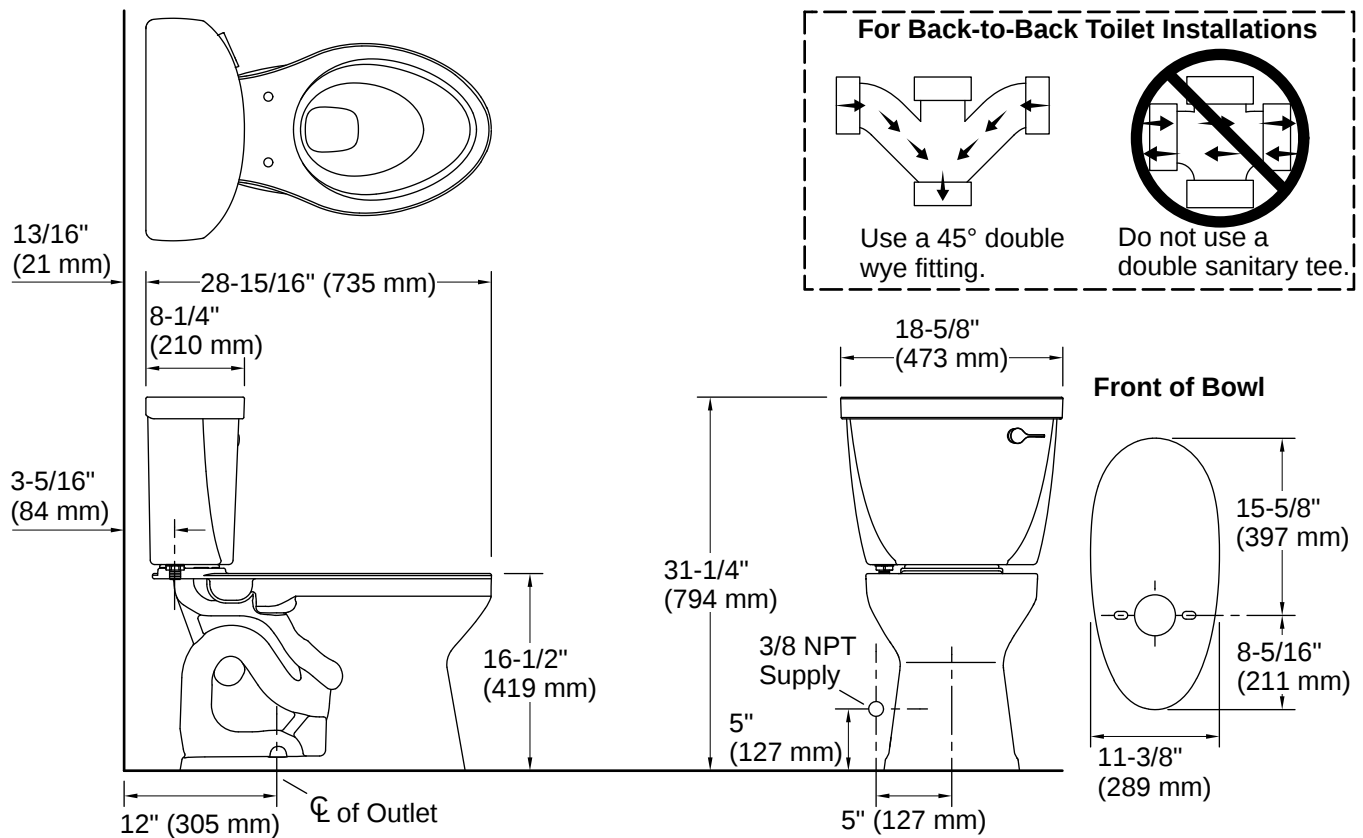

Installation

- DryLock™ system saves installation time and helps prevent water leakage
- Standard 12" (305 mm) rough-in
- Seat and supply line sold separately

Installation Notes

Install this product according to the installation instructions.

Product dimensions are nominal and may vary per ASME A112.19.2 tolerances.

ADA, OBC, CSA B651 compliant when installed to the specific requirements of these regulations.

Plumbing codes may require elongated toilets and elongated, open-front seats in public bathrooms.

Accessibility standards may require controls to be located on the open side of the toilet.