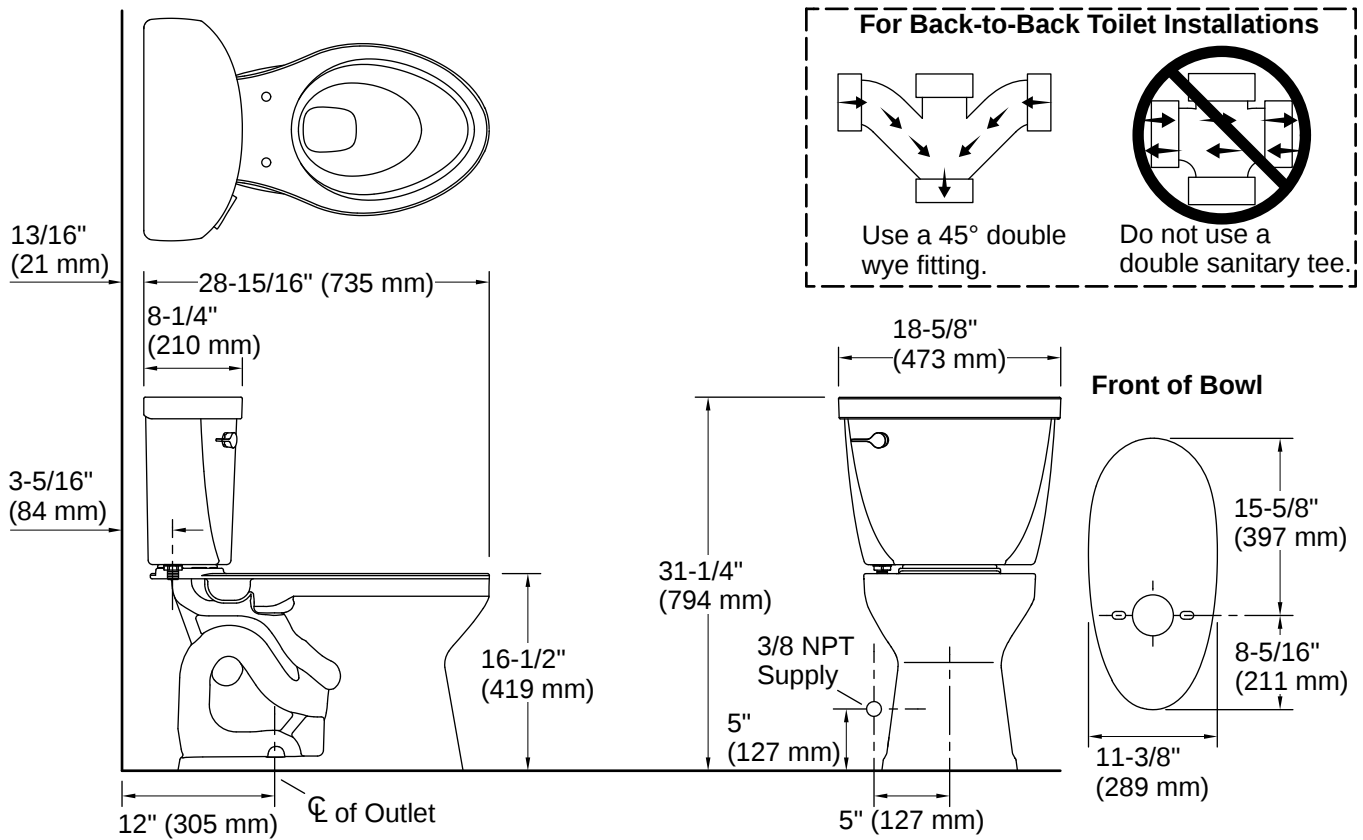

Cimarron® | K-31620-DRY

Two-piece elongated toilet, 1.6 gpf

Features

- Two-piece design
- Elongated bowl offers added room and comfort
- Comfort Height® feature offers chair-height seating that makes sitting down and standing up easier for most adults
- 1.6 gpf (6.0 lpf)
- Left-hand Polished Chrome trip lever
- 2-1/8" (54 mm) fully glazed trapway
- Revolution 360® flushing technology generates a forceful swirling motion to keep the bowl clean longer
- Sanitary guard where bowl and tank meet for ease of cleaning
- CleanCoat™ surface treatment inhibits the growth of water scale and mineral stains for improved ease of cleaning
- Precision-engineered patented tank, bowl, and trapway create strong siphon during flushing
- AquaPiston® canister optimizes the flow out of the tank, harnessing gravity and the natural, powerful reducing cascade of water to increase the power and effectiveness of the flush
- Easy-to-flush canister design requires less force to actuate than a 3" (76 mm) flapper, and has 90% less exposed seal material which resists conditions that cause wear, tear, shrinkage and swelling

Technical Information

Rough-in:	Standard 12" (305mm)
Flush Type:	AquaPiston, Revolution 360
Flush Rate:	1.6 gpf (6.0 lpf)
Bowl Shape:	Elongated
Seat-Mounting Holes:	5-1/2" (140 mm)
Waste Outlet:	Floor
Trapway Size:	2-1/8" (54 mm)
Trapway Type:	Exposed
Water Surface Size:	10-3/8" x 8-1/8" (264 mm x 206 mm)
Rim to Water Surface:	6-1/2" (166 mm)

Included Combo Skus

- K-31588 Elongated toilet bowl
- K-31614-DRY Toilet tank, 1.6 gpf

Recommended Products/Accessories

- K-4108 Elongated bidet toilet seat with remote control
- K-5420 Low-profile toilet bolt caps
- K-25986-L Left-hand trip lever

Installation

- DryLock™ system saves installation time and helps prevent water leakage
- Standard 12" (305 mm) rough-in
- Seat and supply line sold separately

Installation Notes

Install this product according to the installation instructions.