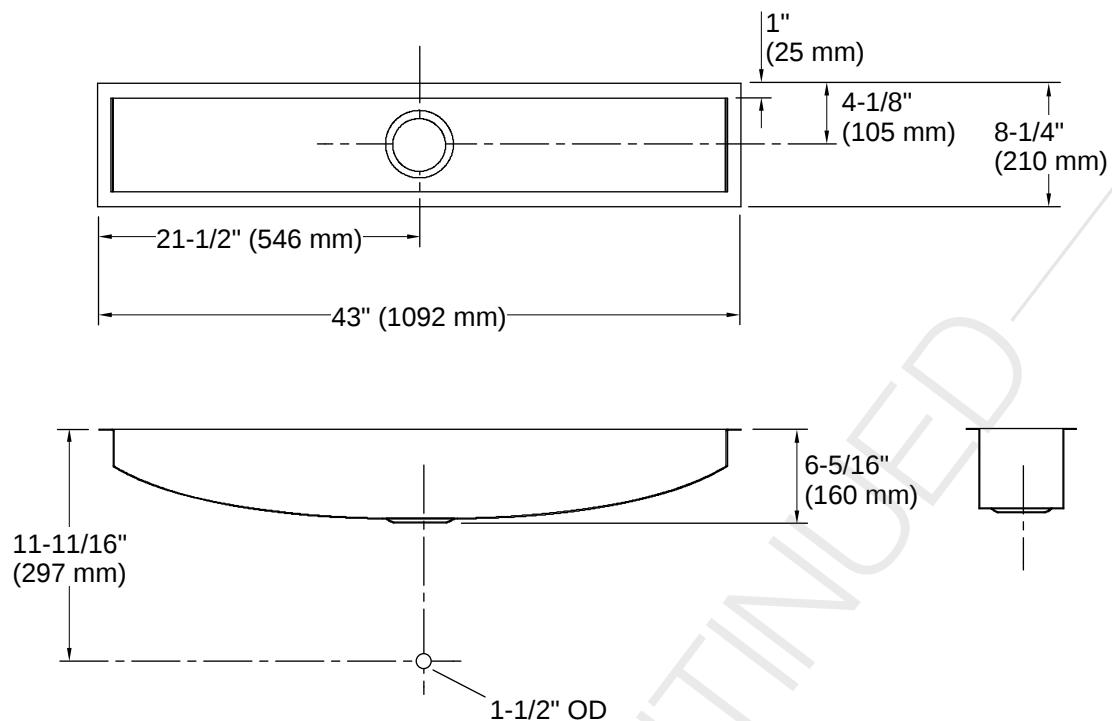

Installation

- Undermount

Installation Notes

Install this product according to the installation instructions.