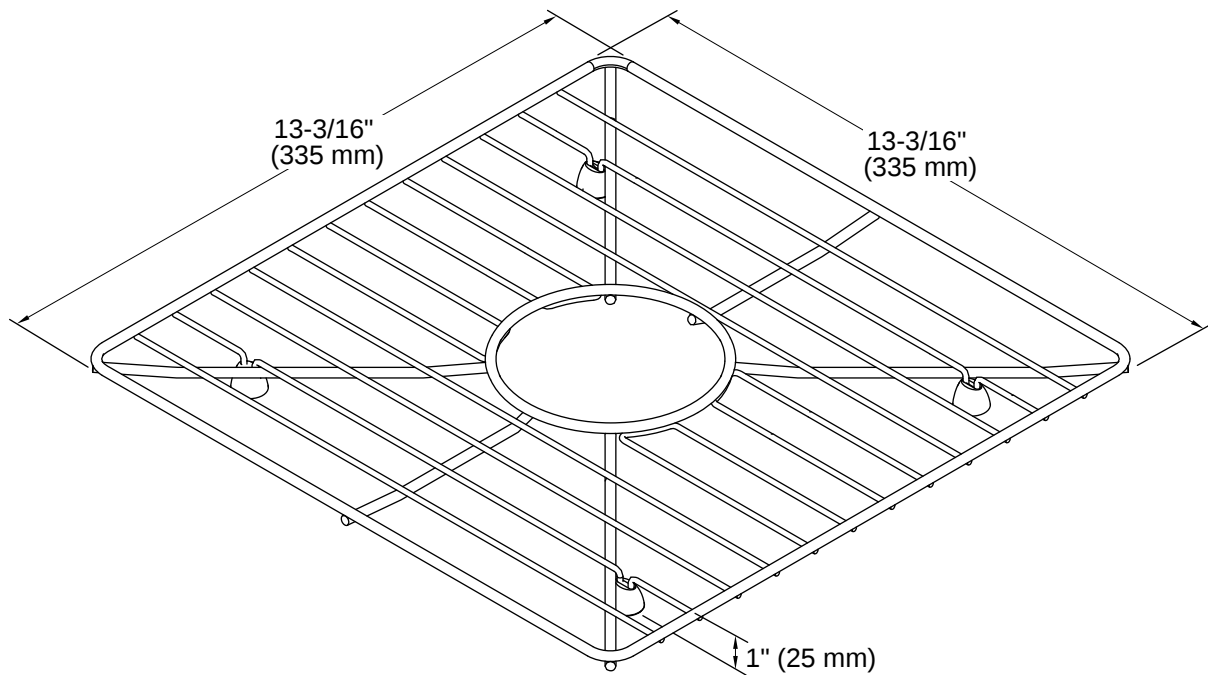

Installation Notes

Install this product according to the installation instructions.