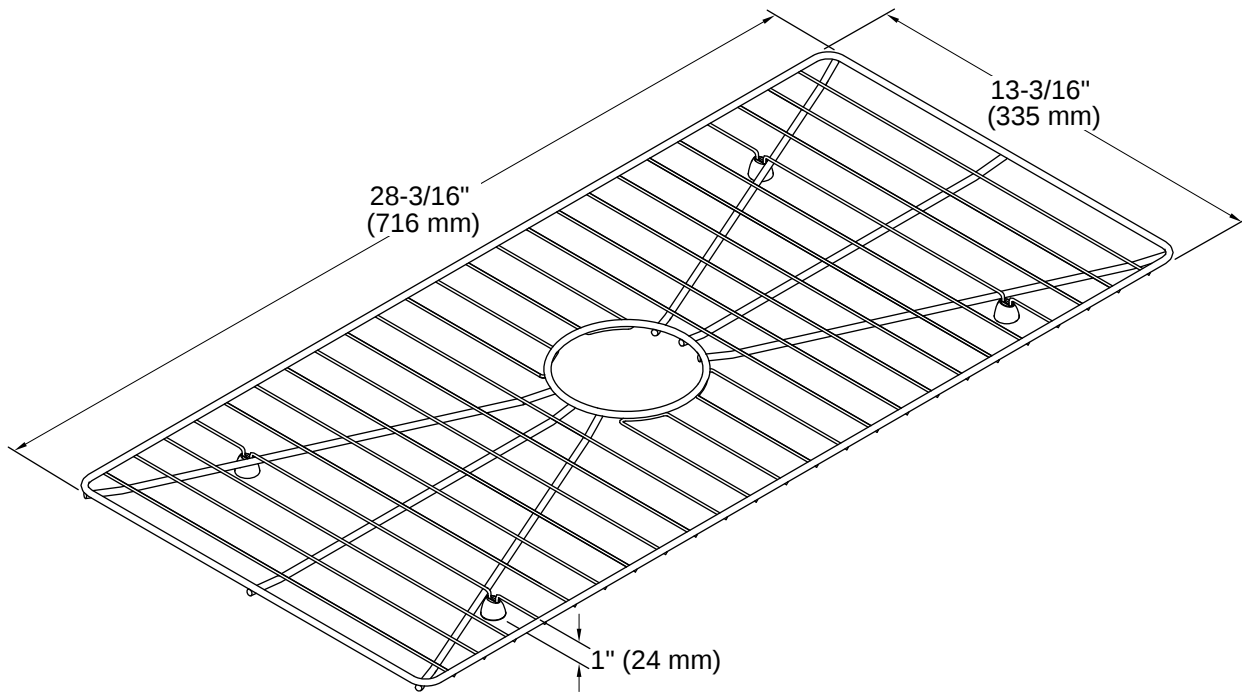

Installation Notes

Install this product according to the installation instructions.