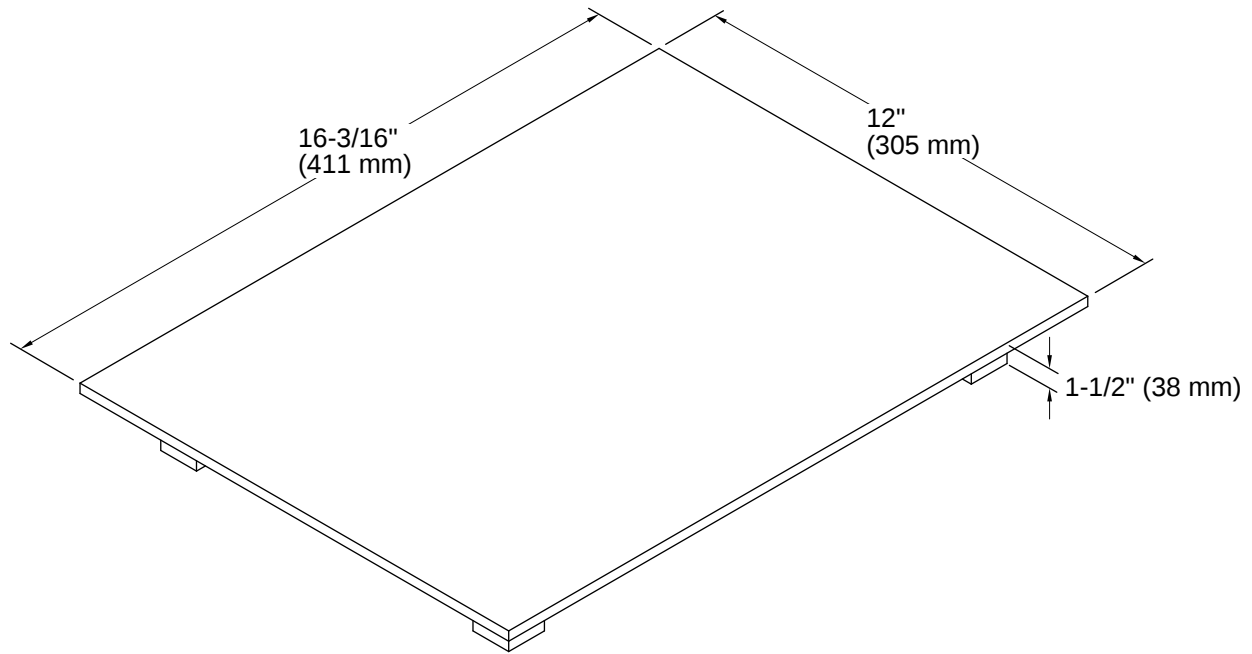

Installation Notes

Install this product according to the installation instructions.