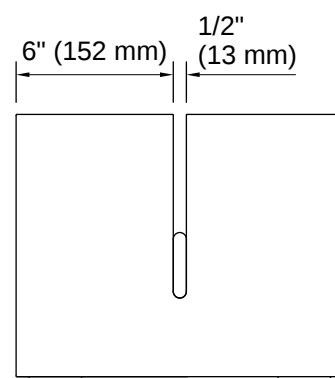

Installation Notes

Install this product according to the installation instructions.