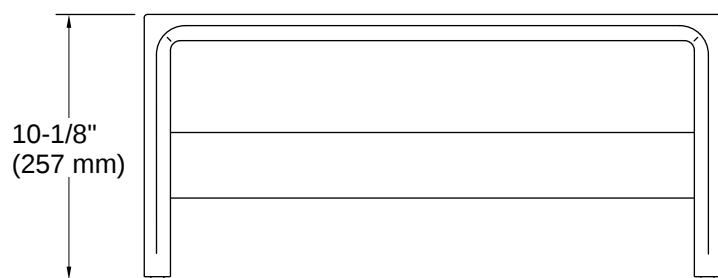

Installation Notes

Install this product according to the installation instructions.