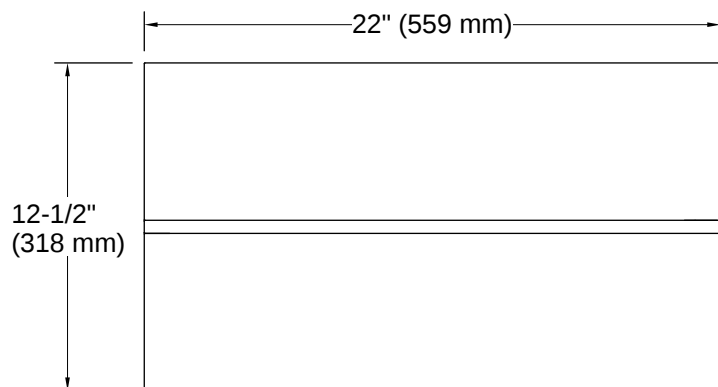

Installation Notes

Install this product according to the installation instructions.