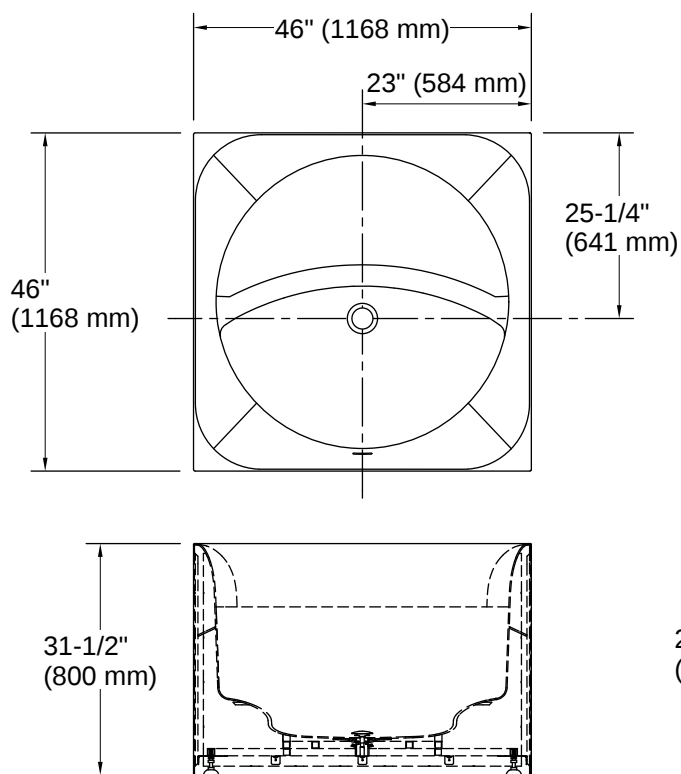

No change in measurement if connected with drain illustrated. (K-1381626)