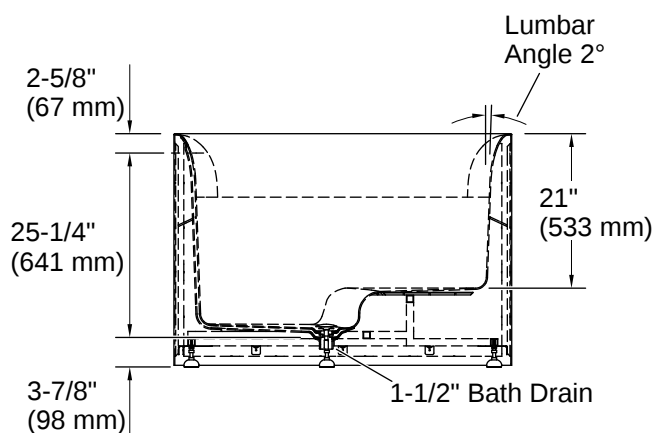

Installation

- Freestanding

Installation Notes

Install this product according to the installation instructions.

Measure your actual product for rough-in details.

The hot water supply should be 70% of the capacity of the bath or greater. Installations will vary.