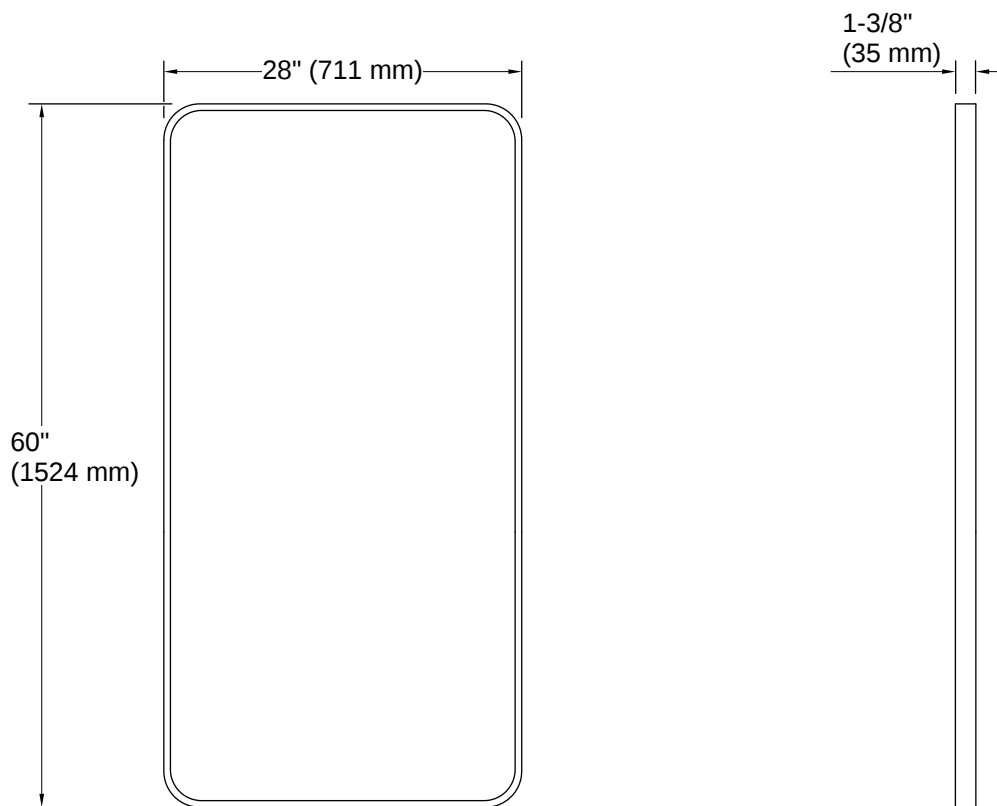

Installation

- Mounting kit ensures quick and easy installation

Installation Notes

Install this product according to the installation instructions.

Install the fastener to a stud to avoid possible property and product damage.