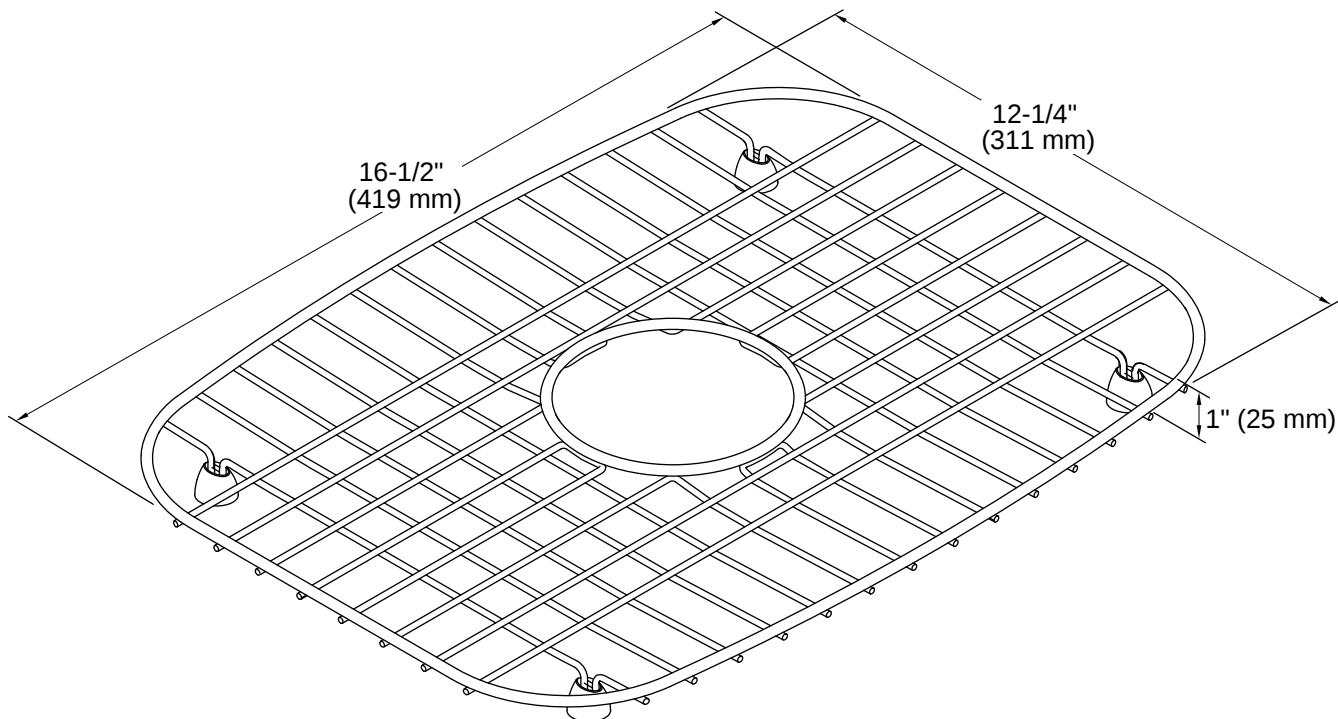

Installation Notes

Install this product according to the installation instructions.