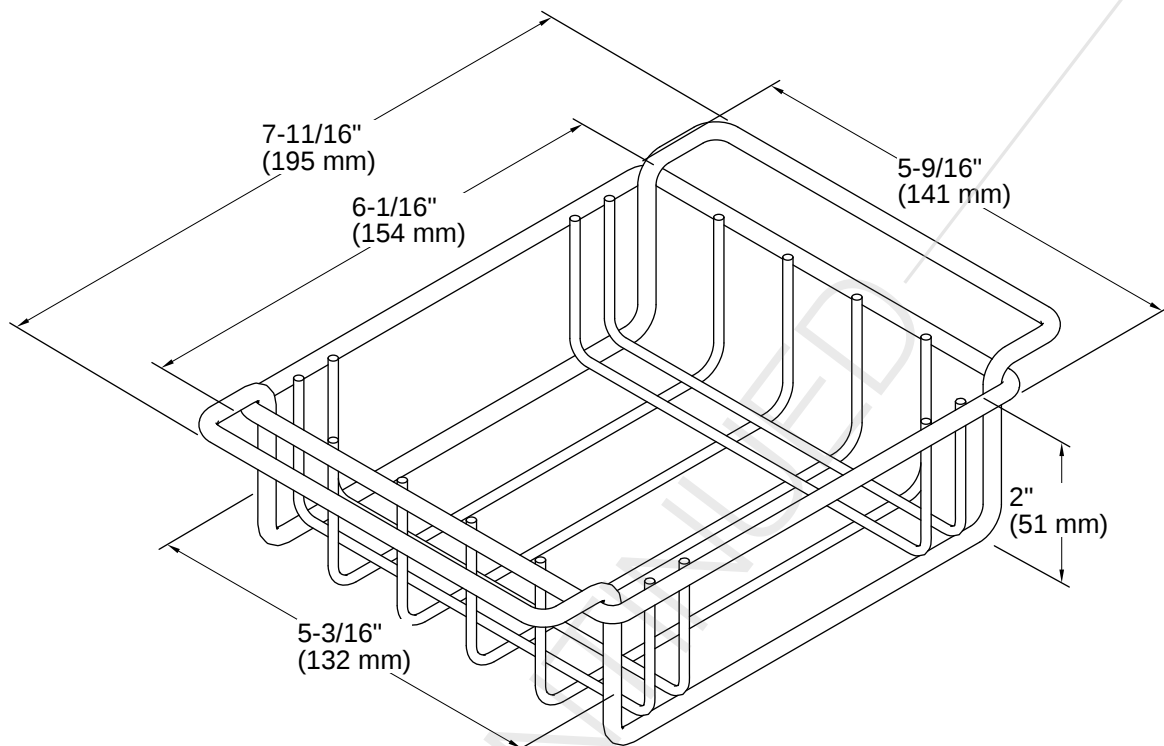

Installation Notes

Install this product according to the installation instructions.