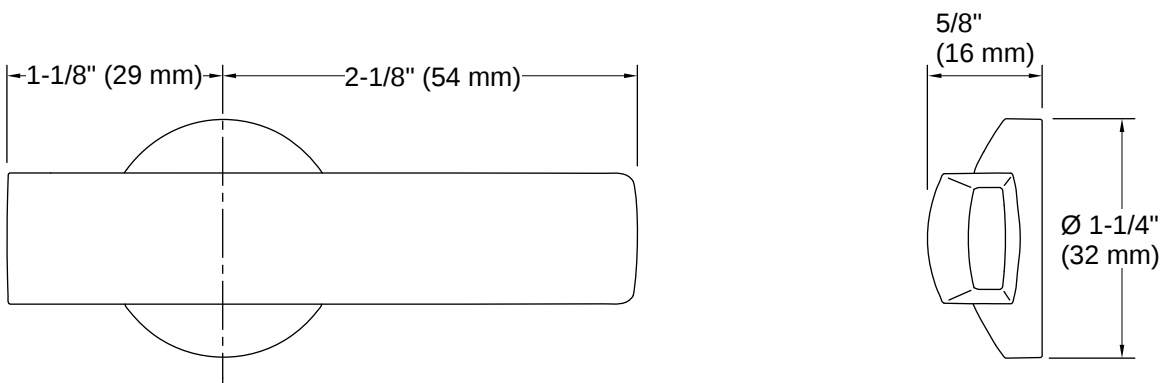

Installation Notes

Install this product according to the installation instructions.