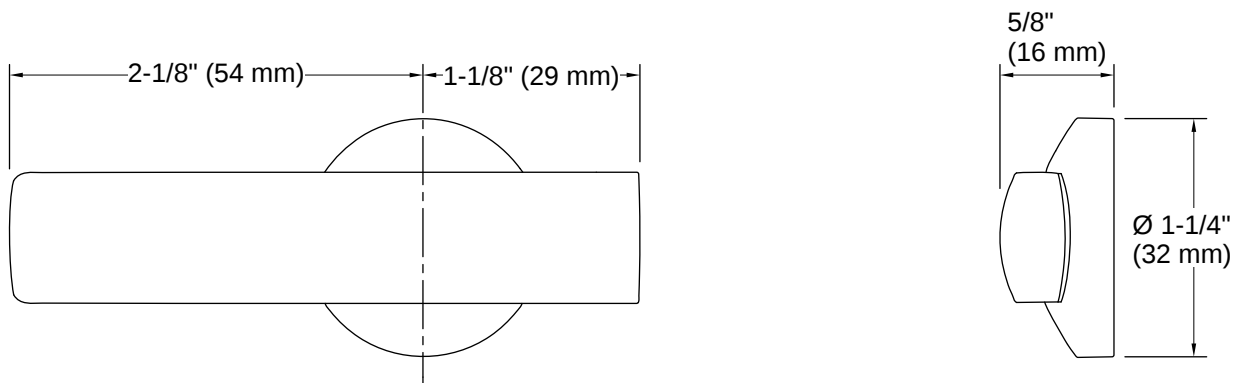

Installation Notes

Install this product according to the installation instructions.