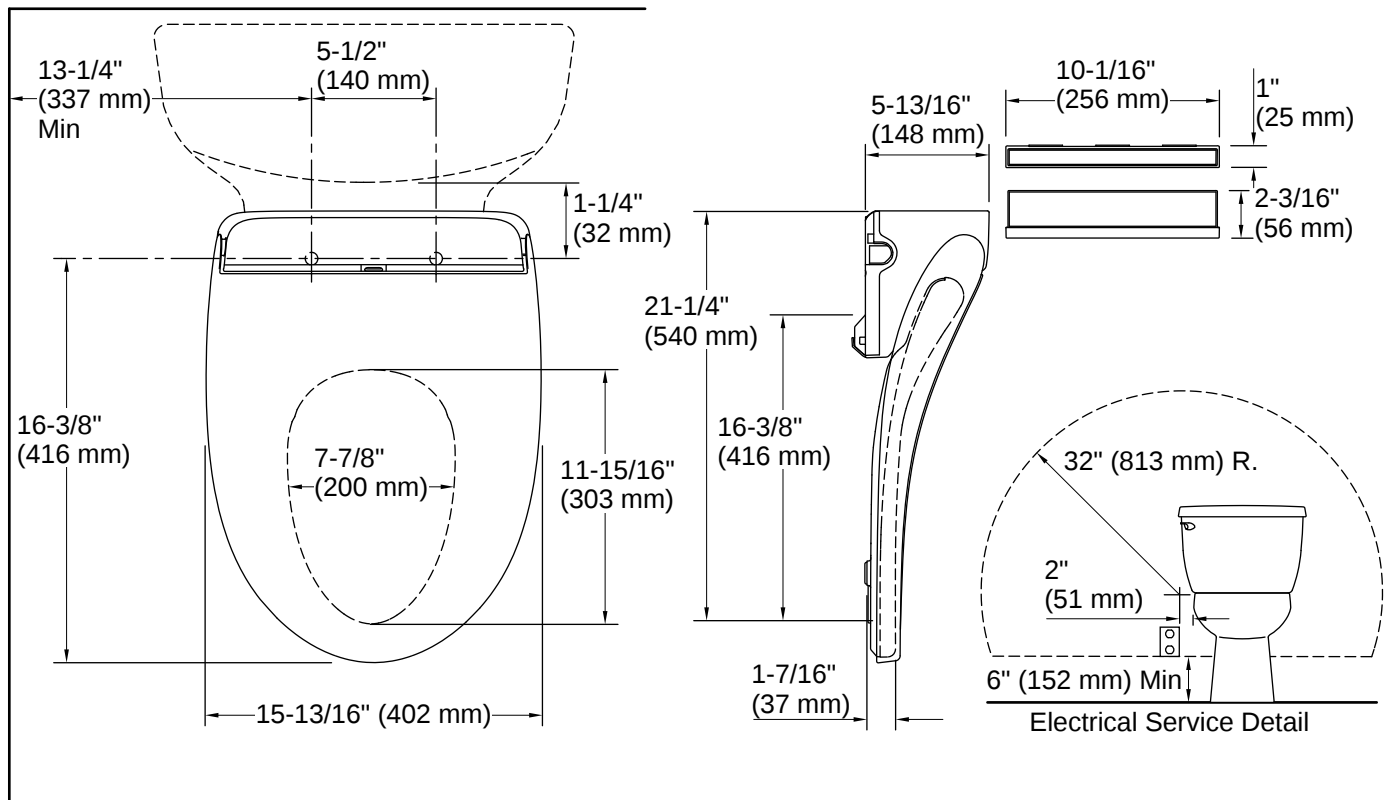

Bidet toilet seat:	120 V, 15 A, 60 Hz
--------------------	--------------------

Electrical Component Ratings

Bidet toilet seat:	120 V, 15 A, 60 Hz, 1450 W
Power Cord Length:	51" (1295 mm)

Warranty

See website for detailed warranty information.

4-15-2026 2:41 - US-CA

Installation

- Requires connection to toilet water supply line. All hoses and connections are included
- Requires dedicated electrical GFCI circuit (120 V, 15 A, 60 Hz)

Installation Notes