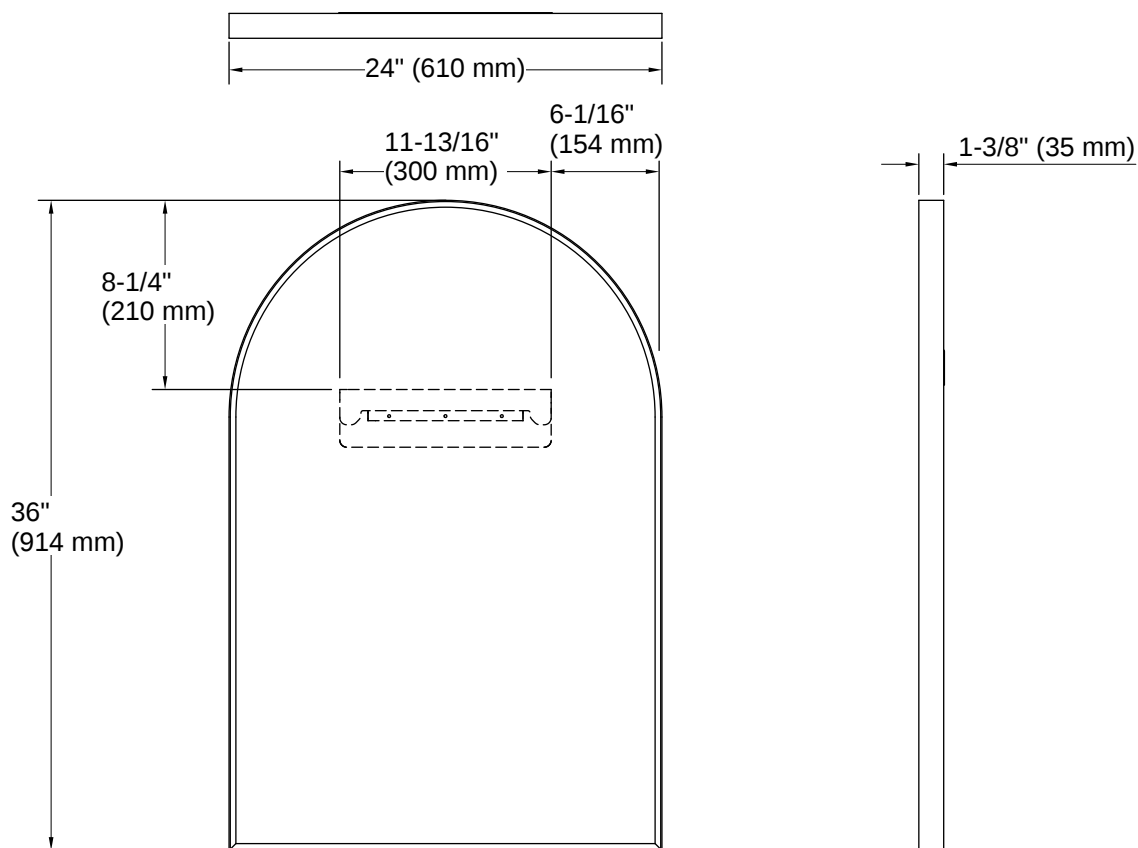

Installation

- Mounting kit ensures quick and easy installation

Installation Notes

Install this product according to the installation instructions.